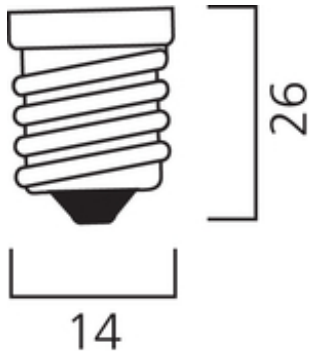

ToLEDo Ball

ToLEDo Ball Dim Frosted 250LM E14 SL

0026942

Electrical data

kWh per 1000 hours burning time	5
Equivalent watt (W)	25
Watt (Rated) (W)	4.5
Watt (Nominal) (W)	4.5
Voltage (V)	220-240
Current (A)	0.024
Lamp power factor	0.55

Physical data

Weight (kg)	0.06
Lamp Length (mm) - C/L	89
Max. Lamp Diameter (mm) - D	45
Single packaging type	Box/Sleeve
Single package dimensions (L x W x H) (cm)	10.20 x 4.80 x 4.80
Inner package dimensions (L x W x H) (cm)	15.50 x 10.50 x 11.70
Inner package net weight (kg)	0.33
Outer package dimensions (L x W x H) (cm)	55.00 x 32.60 x 13.70

ToLEDo Ball

ToLEDo Ball Dim Frosted 250LM E14 SL

0026942

TECHNICAL DRAWINGS

ENERGY LABEL

□