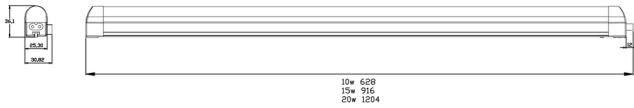

LS LED

LS LED 600 10.2W 3000K

0050990

TECHNICAL DRAWINGS