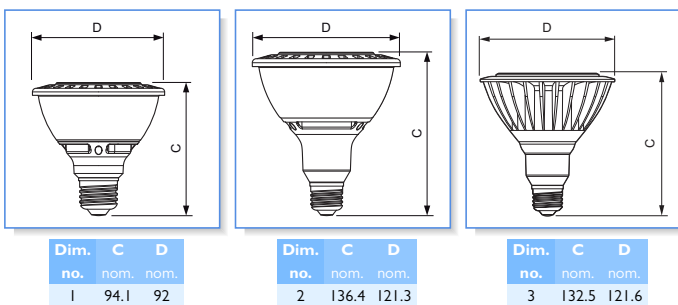

- Especially suitable for public areas like lobbies, corridors, stairwells and restaurants/bars

Product Range

Dimension Drawing

Technical Specification

Type	Wattage \cong replaces (W)	Voltage (V)	Cap-Base	Bulb	Correlated Colour Temperature (K)	Colour Rendering Index (Ra)	\angle (°)	Luminous Flux (lm)	Luminous Intensity (cd)	Dim-mable	Photo letter	Dim. no.	Polar intensity diagram	Ordering number 8718291...
MASTER LEDspot	9.5 \cong 75	220-240	ES	PAR30S	2,700	80	25	650	3,500	Yes	A	1	P1	71434700
MASTER LEDspot	9.5 \cong 75	220-240	ES	PAR30S	4,000	80	25	750	3,850	Yes	A	1	P2	71436100
MASTER LEDspot	14.5	220-240	ES	PAR38	2,700	80	25	900	4,700	Yes	B	2	P3	71438500
MASTER LEDspot	17	230	ES	PAR38	2,700	80	25		3,500	No	C	3	P4	11931900