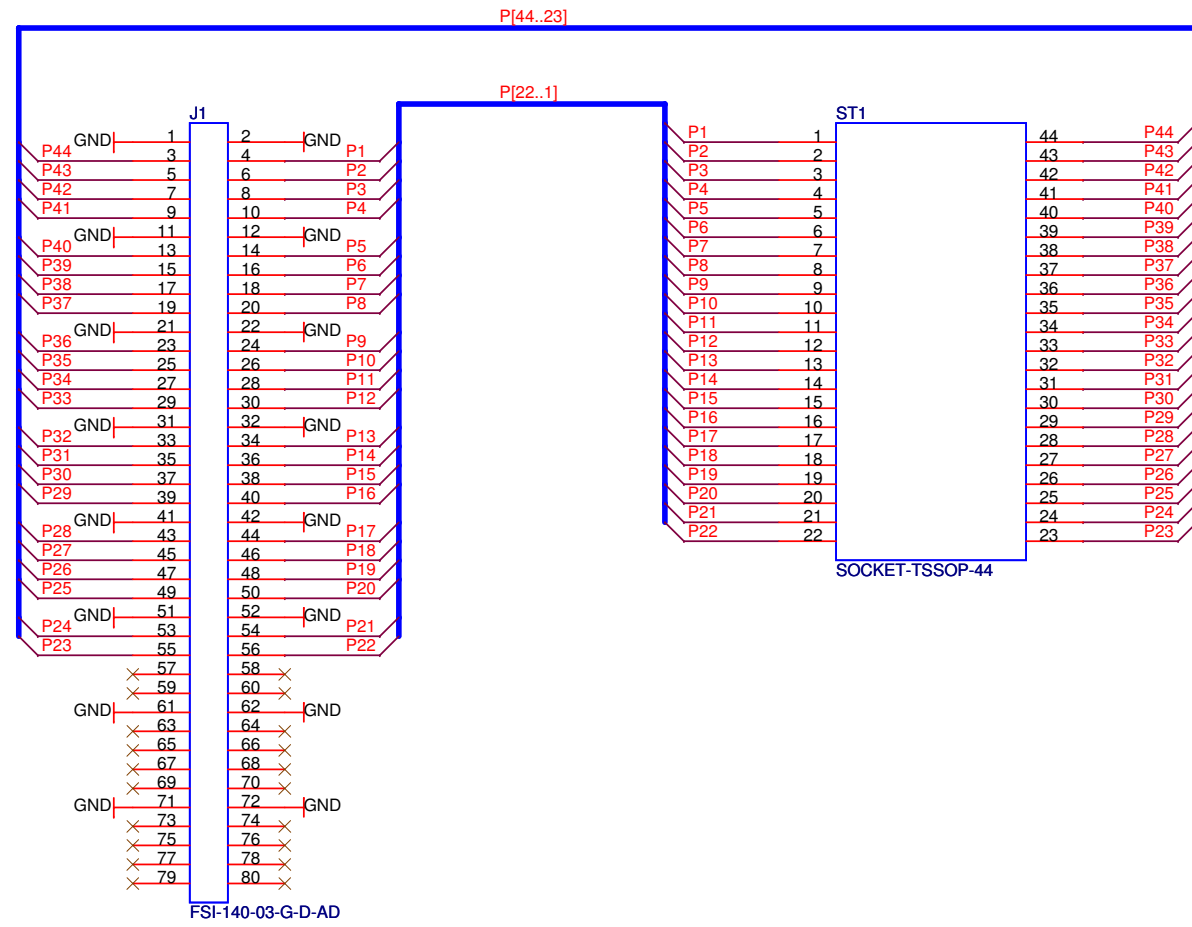

# Generic TSSOP-44 socket card

ID: 0x0C: id1: 0 id2: B

ATMEL Norway AS Vestre Rosten 79 N-7075 TILLER Norway		
Title STK600 generic socket card for TSSOP-44		
Size A3	Document Number <Doc>	Rev A
Date: Tuesday, June 12, 2007	Sheet 1 of 1	