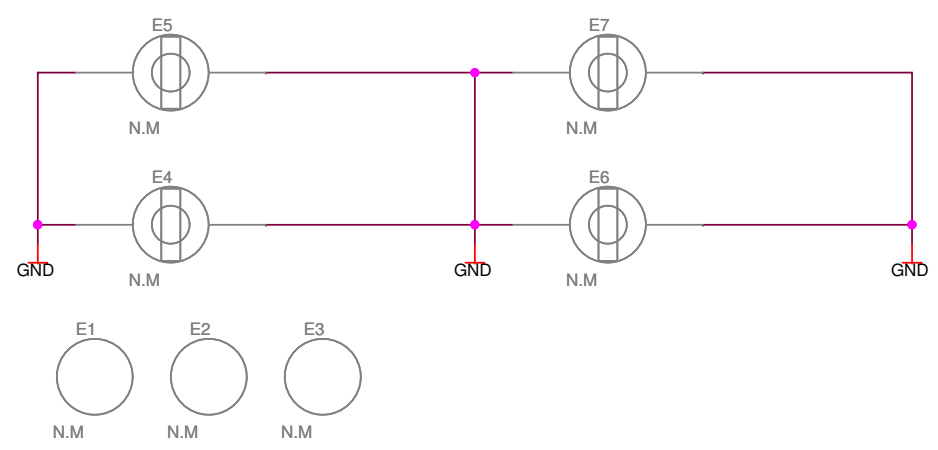

# Generic TSSOP-44 socket card

ID: 0x0C: id1: 0 id2: B

ATMEL Norway AS Vestre Rosten 79 N-7075 TILLER Norway		
Title STK600 generic socket card for TSSOP-44		
Size A3	Document Number <Doc>	Rev A
Date: Tuesday, June 12, 2007	Sheet 1 of 1	