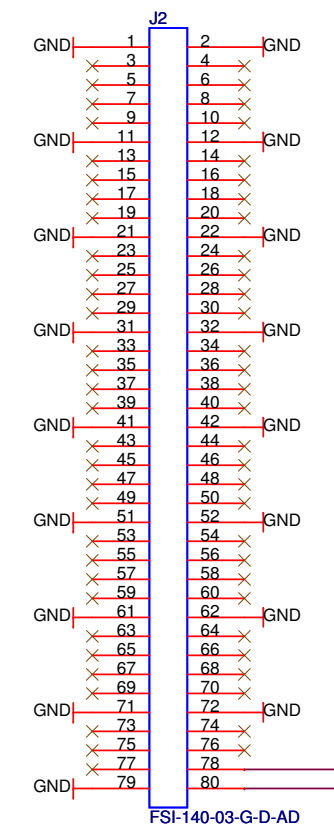

# Generic TSSOP-44 socket card

ID: 0x0C: id1: 0 id2: B

ATMEL Norway AS Vestre Rosten 79 N-7075 TILLER Norway		
Title STK600 generic socket card for TSSOP-44		
Size A3	Document Number <Doc>	Rev A
Date: Tuesday, June 12, 2007	Sheet 1 of 1	