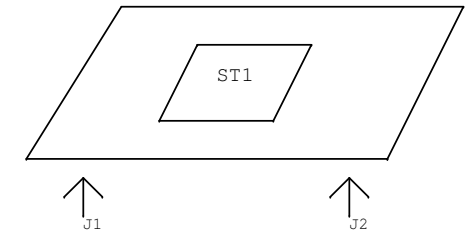

# Generic TSSOP-44 socket card

ID: 0x0C: id1: 0 id2: B

ATMEL Norway AS Vestre Rosten 79 N-7075 TILLER Norway		
Title STK600 generic socket card for TSSOP-44		
Size A3	Document Number <Doc>	Rev A
Date: Tuesday, June 12, 2007	Sheet 1 of 1	