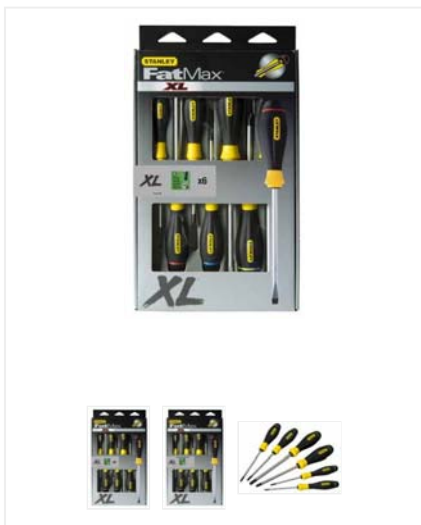

FatMax® XL

FatMax® XL™ 6 piece Tamperproof Torx set - 66-299

- Treated tip for ultimate torque
- Superior chrome vanadium steel bar allows for huge torque and reduces the chance of tip breakage
- Anti-slip mix of smooth & textured panels – perfect combination of great grip plus reduces fatigue
- Colour coded ends for easy identification of the “right” screwdriver for each screw type
- Handle moulded direct to bar, virtually unbreakable bond – highly reliable and providing an extra long life
- Pinched “Waist” for more detailed work where precision adjustment is key
- Smooth domed end for fast spinning action – speed and comfort
- Large diameter handle offers greater torque needed for driving wood screws