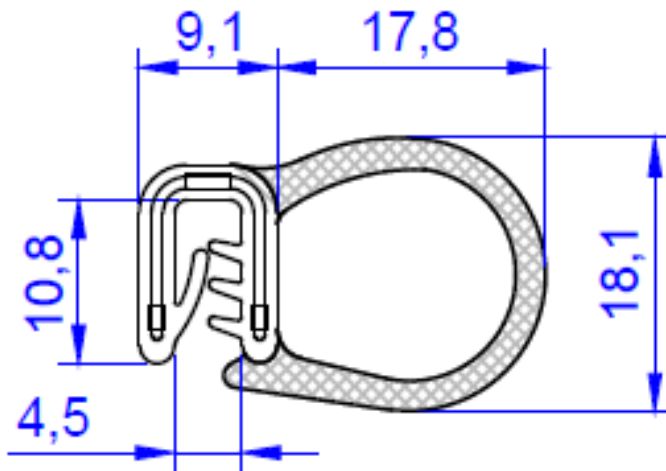

## RS Pro EPDM Rubber Black Edging strip, 37mm x 18mm

Stock No: 727-6055

### Product Details

Sponge Rubber

Suitable for protection against dust and moisture

Material EPDM 60 $\pm$  5 Shore A with wire insert

Excellent edge protection for sheet materials

Twelve different designs

## Dimensions:

Clamping Range 1.5-3mm  
Black EPDM 60  $\pm$ 5 Shore,  
Including Looped Wire Carrier  
& Hollow Sponge Sealing Section

## Specifications

Product Type:	Edge Protector
Material:	EPDM Rubber
Colour :	Black