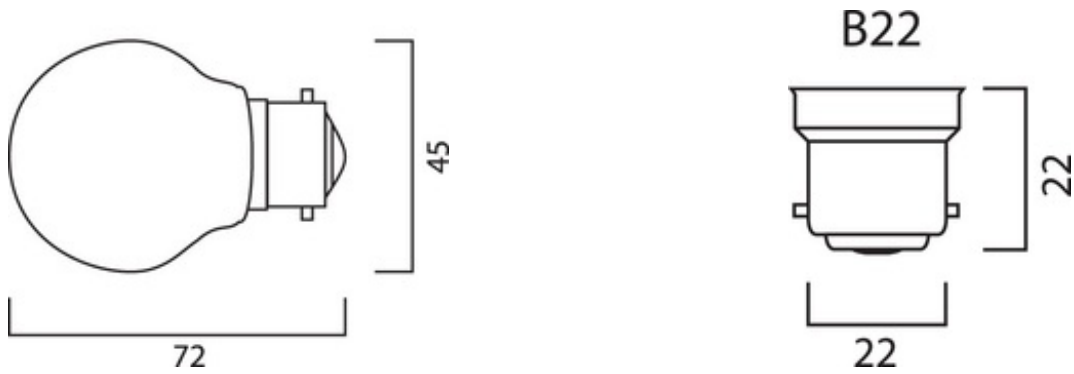

Classic ECO Ball

CLAS.ECO BALL 42W B22 240V SLV

0023114

TECHNICAL DRAWINGS