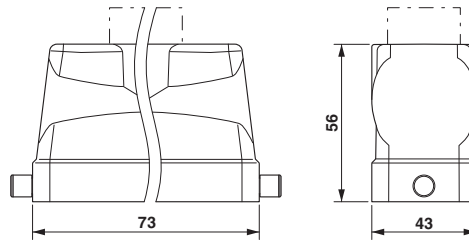

Housing - HC-B 10-TFL-N-O1STM20G - 1460034

Dimensioned drawing

Dimensional drawing