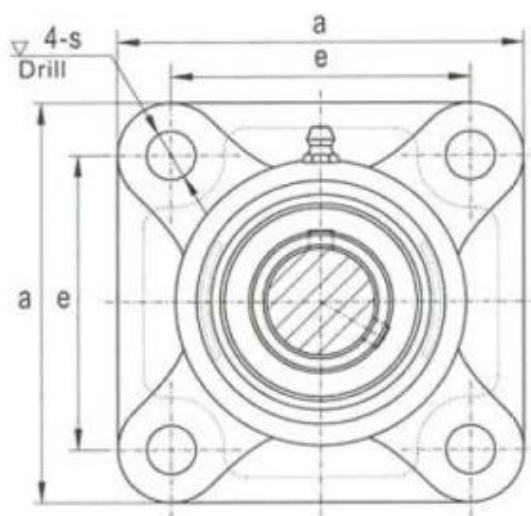

ENGLISH

Datasheet

RS Spherical Bearing

RS Stock number 750-8918

Dimensions

SR type seal