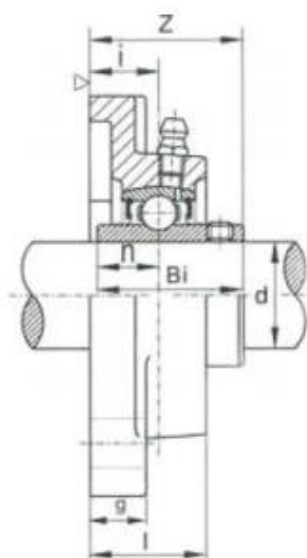

ENGLISH

Datasheet

RS Spherical Bearing

RS Stock number 750-8918

Dimensions

SR type seal