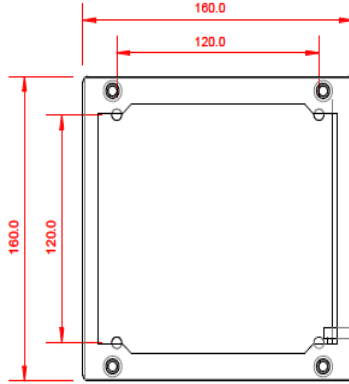

### RS 316 Stainless Steel Satin Adaptable Box, 160mm x 160 mm x 85mm

Stock Number: 471-1625

Depth	85mm
Finish	Satin
Length	160mm
Material	316 Stainless Steel
Width	160 mm

ENGLISH

ASSEMBLY INCLUDES LID GASKET