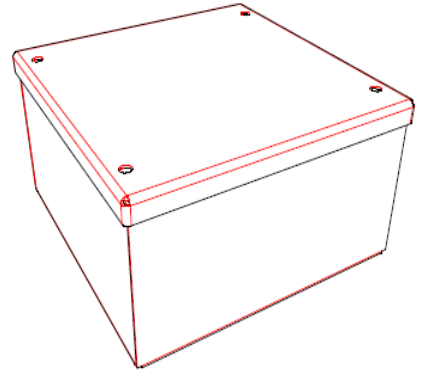

### RS 316 Stainless Steel Satin Adaptable Box, 160mm x 160 mm x 85mm

Stock Number: 471-1625

Depth	85mm
Finish	Satin
Length	160mm
Material	316 Stainless Steel
Width	160 mm

ENGLISH

ASSEMBLY INCLUDES LID GASKET