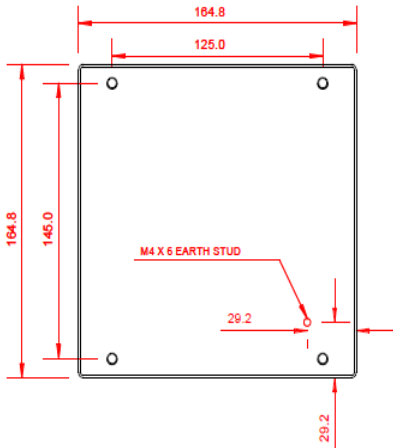

### RS 316 Stainless Steel Satin Adaptable Box, 160mm x 160 mm x 85mm

Stock Number: 471-1625

Depth	85mm
Finish	Satin
Length	160mm
Material	316 Stainless Steel
Width	160 mm

ENGLISH

ASSEMBLY INCLUDES LID GASKET