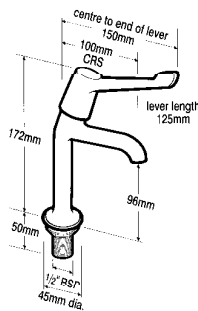

2158QT EXTENDED LEVER 1/2"
HIGH NECK SINK TAPS

FINISH		ORDER CODE
CHROME	1 PAIR	333023