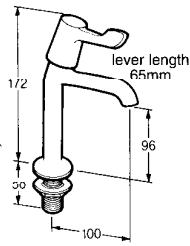

QUARTER TURN LEVER HANDLE KITCHEN TAPS & MIXERS

2158QT 1/2" HIGH NECK SINK TAPS

FINISH		ORDER CODE
CHROME	HOT	H 310027
CHROME	COLD	C 310037

2523QT PILLAR MOUNTED KITCHEN
MIXER (DUALFLOW)

FINISH		ORDER CODE
CHROME		320027

2158QT SNUB LEVER 1/2"
HIGH NECK SINK TAPS

FINISH		ORDER CODE
CHROME	1 PAIR	326047
CHROME	HOT	H 326027
CHROME	COLD	C 326037

2523QT SNUB LEVER PILLAR MOUNTED
KITCHEN MIXER (DUALFLOW)

FINISH		ORDER CODE
CHROME		327017

2158QT EXTENDED LEVER 1/2"
HIGH NECK SINK TAPS

FINISH		ORDER CODE
CHROME	1 PAIR	333023

2523QT EXTENDED LEVER PILLAR
MOUNTED KITCHEN MIXER (DUALFLOW)

FINISH		ORDER CODE
CHROME		337011