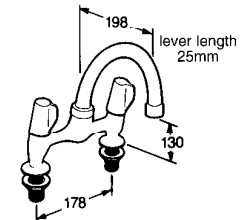

QUARTER TURN LEVER HANDLE KITCHEN TAPS & MIXERS

2158QT 1/2" HIGH NECK SINK TAPS

FINISH		ORDER CODE
CHROME	HOT	H 310027
CHROME	COLD	C 310037

2523QT PILLAR MOUNTED KITCHEN
MIXER (DUALFLOW)

FINISH		ORDER CODE
CHROME		320027

2158QT SNUB LEVER 1/2"
HIGH NECK SINK TAPS

FINISH		ORDER CODE
CHROME	1 PAIR	326047
CHROME	HOT	H 326027
CHROME	COLD	C 326037

2523QT SNUB LEVER PILLAR MOUNTED
KITCHEN MIXER (DUALFLOW)

FINISH		ORDER CODE
CHROME		327017

2158QT EXTENDED LEVER 1/2"
HIGH NECK SINK TAPS

FINISH		ORDER CODE
CHROME	1 PAIR	333023

2523QT EXTENDED LEVER PILLAR
MOUNTED KITCHEN MIXER (DUALFLOW)

FINISH		ORDER CODE
CHROME		337011