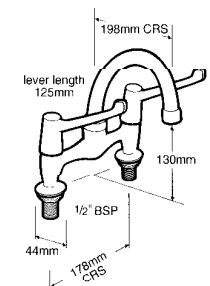

QUARTER TURN LEVER HANDLE KITCHEN TAPS & MIXERS

2158QT 1/2" HIGH NECK SINK TAPS

FINISH		ORDER CODE
CHROME	HOT	H 310027
CHROME	COLD	C 310037

2523QT PILLAR MOUNTED KITCHEN
MIXER (DUALFLOW)

FINISH		ORDER CODE
CHROME		320027

2158QT SNUB LEVER 1/2"
HIGH NECK SINK TAPS

FINISH		ORDER CODE
CHROME	1 PAIR	326047
CHROME	HOT	H 326027
CHROME	COLD	C 326037

2523QT SNUB LEVER PILLAR MOUNTED
KITCHEN MIXER (DUALFLOW)

FINISH		ORDER CODE
CHROME		327017

2158QT EXTENDED LEVER 1/2"
HIGH NECK SINK TAPS

FINISH		ORDER CODE
CHROME	1 PAIR	333023

2523QT EXTENDED LEVER PILLAR
MOUNTED KITCHEN MIXER (DUALFLOW)

FINISH		ORDER CODE
CHROME		337011