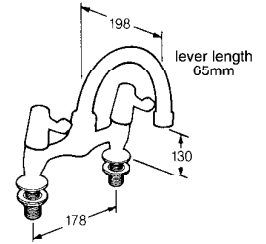

QUARTER TURN LEVER HANDLE KITCHEN TAPS & MIXERS

2158QT 1/2" HIGH NECK SINK TAPS

FINISH		ORDER CODE
CHROME	HOT	H 310027
CHROME	COLD	C 310037

2523QT PILLAR MOUNTED KITCHEN
MIXER (DUALFLOW)

FINISH		ORDER CODE
CHROME		320027

2158QT SNUB LEVER 1/2"
HIGH NECK SINK TAPS

FINISH		ORDER CODE
CHROME	1 PAIR	326047
CHROME	HOT	H 326027
CHROME	COLD	C 326037

2523QT SNUB LEVER PILLAR MOUNTED
KITCHEN MIXER (DUALFLOW)

FINISH		ORDER CODE
CHROME		327017

2158QT EXTENDED LEVER 1/2"
HIGH NECK SINK TAPS

FINISH		ORDER CODE
CHROME	1 PAIR	333023

2523QT EXTENDED LEVER PILLAR
MOUNTED KITCHEN MIXER (DUALFLOW)

FINISH		ORDER CODE
CHROME		337011