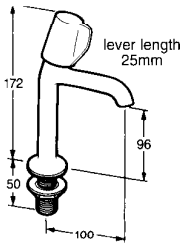

QUARTER TURN LEVER HANDLE KITCHEN TAPS & MIXERS

2158QT 1/2" HIGH NECK SINK TAPS

FINISH		ORDER CODE
CHROME	HOT	H 310027
CHROME	COLD	C 310037

2523QT PILLAR MOUNTED KITCHEN
MIXER (DUALFLOW)

FINISH		ORDER CODE
CHROME		320027

2158QT SNUB LEVER 1/2"
HIGH NECK SINK TAPS

FINISH		ORDER CODE
CHROME	1 PAIR	326047
CHROME	HOT	H 326027
CHROME	COLD	C 326037

2523QT SNUB LEVER PILLAR MOUNTED
KITCHEN MIXER (DUALFLOW)

FINISH		ORDER CODE
CHROME		327017

2158QT EXTENDED LEVER 1/2"
HIGH NECK SINK TAPS

FINISH		ORDER CODE
CHROME	1 PAIR	333023

2523QT EXTENDED LEVER PILLAR
MOUNTED KITCHEN MIXER (DUALFLOW)

FINISH		ORDER CODE
CHROME		337011