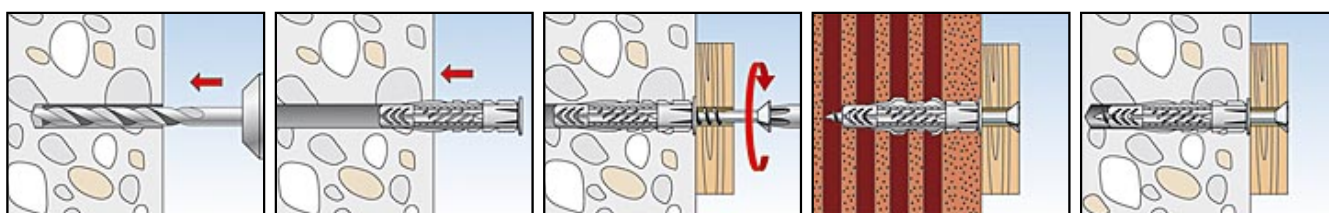

### ADVANTAGES

- The universal operating principle (knotting or expanding) allows for use in all solid, hollow and board building materials. Thus the UX is the correct choice for unknown base materials.
- The UX's angled connection ridges allow for optimum screw guidance. Serrated anti-rotation locks prevent rotation in the drill hole. This guarantees the greatest possible installation safety.
- Fixing sets with screws, eye screws and hooks provide the right solution for all applications.

### APPLICATIONS

- Pictures
- Lighting
- Skirting
- Light cabinets
- Towel rails
- Mirror cabinets
- Curtain rails
- Wash basin fixings
- TV consoles
- Plumbing and heating fixings

### FUNCTIONING

- The UX with rim is suitable for pre-positioned installation; the UX without rim is suitable for push-through installation.
- Turning in the screw causes the UX to expand in the solid building material and to knot within the cavity.
- The required screw length is given by the plug length + fixture thickness + 1 x screw diameter.
- Suitable for wood and chipboard screws, as well as stud screws.
- In the case of board building materials, the threadless part of the screw must not be longer than the fixture, and the UX with rim is to be used.
- The edge distance must be at least one plug length.