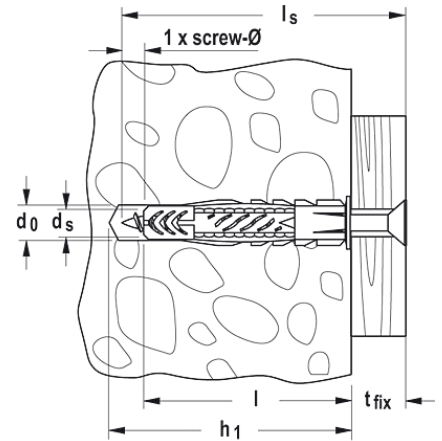

### APPLICATIONS

- Pictures
- Lighting
- Skirting
- Light cabinets
- Towel rails
- Mirror cabinets
- Curtain rails
- Wash basin fixings
- TV consoles
- Plumbing and heating fixings

### FUNCTIONING

- The UX with rim is suitable for pre-positioned installation; the UX without rim is suitable for push-through installation.
- Turning in the screw causes the UX to expand in the solid building material and to knot within the cavity.
- The required screw length is given by the plug length + fixture thickness + 1 x screw diameter.
- Suitable for wood and chipboard screws, as well as stud screws.
- In the case of board building materials, the threadless part of the screw must not be longer than the fixture, and the UX with rim is to be used.
- The edge distance must be at least one plug length.

## TECHNICAL DATA

Universal plug UX in box

Article name	Art.-No.	Contents
<b>Box UX 6/8/10</b>	<b>RS 837-2148</b>	<b>093182</b> 100 plugs UX 6 x 35, 70 plugs UX 8 x 50, 20 plugs UX 10 x 60
<b>Box UX-R 6/8/10</b>		<b>093819</b> 100 plugs UX 6 x 35 R, 70 plugs UX 8 x 50 R, 20 plugs UX 10 x 60 R
<b>Box UX / SX-S</b>		<b>093181</b> 50 plugs UX 6 x 35, 50 screws 4,5 x 50, 50 plugs SX 6 x 30, 50 screws 4,5 x 45, 25 plugs UX 8 x 50, 25 screws 5 x 65, 25 plugs SX 8 x 40, 25 screws 5 x 50
<b>Assortment box UX / SX</b>		<b>040991</b> 60 plugs SX 6 x 30, 50 plugs SX 8 x 40, 20 plugs SX 10 x 50, 60 plugs UX 5 x 30 R, 40 plugs UX 6 x 50 R, 50 plugs UX 8 x 50 R, 10 plugs UX 10 x 60 R