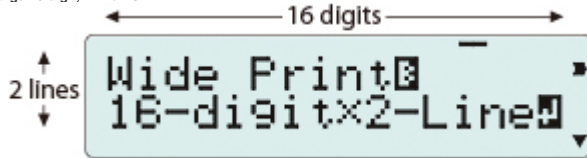

Large 16-digit, 2-line LCD