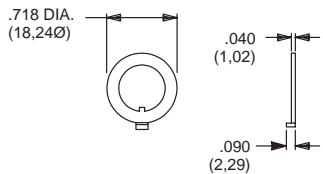

## LOCKING RINGS

**T & TP SERIES**  
FITS 10-48 BUSHING

**PART NO.**

**465000201** NICKEL PLATED WITH FLAT

**7000, 8020, 8060, 8500, 9000, M, T & TP SERIES**  
FITS 1/4-40 BUSHING

**PART NO.**

**700701201** NICKEL PLATED WITH KEYWAY  
**700701264** BLACK WITH KEYWAY

**T & TP SERIES**  
FITS 10-48 BUSHING

**PART NO.**

**465101201** NICKEL PLATED WITH KEYWAY

**7000, 8020, 8060, 8500, 9000, M, T & TP SERIES**  
FITS 1/4-40 BUSHING

**PART NO.**

**753700201** NICKEL PLATED WITH KEYWAY  
**753700264** BLACK WITH KEYWAY

**7000, 8500 & 9000 SERIES**  
FITS 15/32 BUSHING

**PART NO.**

**707200201** NICKEL PLATED WITH KEYWAY  
**707200264** BLACK WITH KEYWAY

**7000, 8020, 8060, 8500, 9000, M, T & TP SERIES**  
FITS 1/4-40 BUSHING

**PART NO.**

**757200201** NICKEL PLATED WITH FLAT  
**757200264** BLACK WITH FLAT

**7000, 8020 & 8060 SERIES**  
FITS M6P2 METRIC BUSHING

**PART NO.**

**791800201** NICKEL PLATED WITH KEYWAY  
**791800264** BLACK WITH KEYWAY