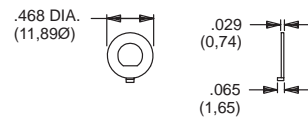

**T & TP SERIES**  
FITS 10-48 BUSHING

**PART NO.**

**465101201** NICKEL PLATED WITH KEYWAY

**7000, 8020, 8060, 8500, 9000, M, T & TP SERIES**  
FITS 1/4-40 BUSHING

**PART NO.**

**753700201** NICKEL PLATED WITH KEYWAY  
**753700264** BLACK WITH KEYWAY

**7000, 8500 & 9000 SERIES**  
FITS 15/32 BUSHING

**PART NO.**

**707200201** NICKEL PLATED WITH KEYWAY  
**707200264** BLACK WITH KEYWAY

**7000, 8020, 8060, 8500, 9000, M, T & TP SERIES**  
FITS 1/4-40 BUSHING