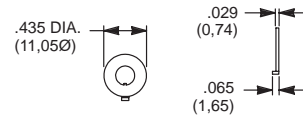

## LOCKING RINGS

**T & TP SERIES**  
FITS 10-48 BUSHING

**PART NO.**

**465000201** NICKEL PLATED WITH FLAT

**7000, 8020, 8060, 8500, 9000, M, T & TP SERIES**  
FITS 1/4-40 BUSHING

**PART NO.**

**700701201** NICKEL PLATED WITH KEYWAY  
**700701264** BLACK WITH KEYWAY

**T & TP SERIES**  
FITS 10-48 BUSHING

**PART NO.**

**465101201** NICKEL PLATED WITH KEYWAY

**7000, 8020, 8060, 8500, 9000, M, T & TP SERIES**  
FITS 1/4-40 BUSHING

**PART NO.**

**753700201** NICKEL PLATED WITH KEYWAY  
**753700264** BLACK WITH KEYWAY