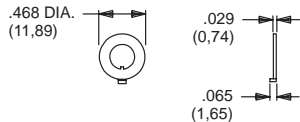

## LOCKING RINGS

**T & TP SERIES**  
FITS 10-48 BUSHING

**PART NO.**

**465000201** NICKEL PLATED WITH FLAT

**7000, 8020, 8060, 8500, 9000, M, T & TP SERIES**  
FITS 1/4-40 BUSHING

**PART NO.**

**700701201** NICKEL PLATED WITH KEYWAY  
**700701264** BLACK WITH KEYWAY

**T & TP SERIES**  
FITS 10-48 BUSHING

**PART NO.**

**465101201** NICKEL PLATED WITH KEYWAY

**7000, 8020, 8060, 8500, 9000, M, T & TP SERIES**  
FITS 1/4-40 BUSHING

**PART NO.**

**753700201** NICKEL PLATED WITH KEYWAY  
**753700264** BLACK WITH KEYWAY

**PART NO.**

**757200201** NICKEL PLATED WITH FLAT  
**757200264** BLACK WITH FLAT

**7000, 8020 & 8060 SERIES**  
FITS M6P2 METRIC BUSHING

**PART NO.**

**791800201** NICKEL PLATED WITH KEYWAY  
**791800264** BLACK WITH KEYWAY