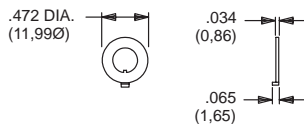

**7000, 8500 & 9000 SERIES**  
FITS 15/32 BUSHING

**PART NO.**

**707200201** NICKEL PLATED WITH KEYWAY  
**707200264** BLACK WITH KEYWAY

**7000, 8020, 8060, 8500, 9000, M, T & TP SERIES**  
FITS 1/4-40 BUSHING

**PART NO.**

**757200201** NICKEL PLATED WITH FLAT  
**757200264** BLACK WITH FLAT

**7000, 8020 & 8060 SERIES**  
FITS M6P2 METRIC BUSHING

**PART NO.**

**791800201** NICKEL PLATED WITH KEYWAY  
**791800264** BLACK WITH KEYWAY