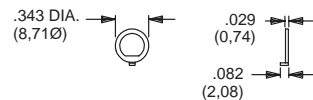

PART NO.

791800201 NICKEL PLATED WITH KEYWAY
791800264 BLACK WITH KEYWAY

7000, 8020, 8060, 8500, 9000, M, T & TP SERIES
FITS 1/4-40 BUSHING

PART NO.

757300201 NICKEL PLATED WITH FLAT
757300264 BLACK WITH FLAT

MATERIAL

Brass, nickel plated standard. Other finishes available, consult Customer Service Center.