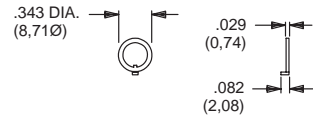

## LOCKING RINGS

**T & TP SERIES**  
FITS 10-48 BUSHING

**PART NO.**

**465000201** NICKEL PLATED WITH FLAT

**7000, 8020, 8060, 8500, 9000, M, T & TP SERIES**  
FITS 1/4-40 BUSHING

**PART NO.**

**700701201** NICKEL PLATED WITH KEYWAY  
**700701264** BLACK WITH KEYWAY

**T & TP SERIES**  
FITS 10-48 BUSHING

**PART NO.**

**465101201** NICKEL PLATED WITH KEYWAY

**7000, 8020, 8060, 8500, 9000, M, T & TP SERIES**  
FITS 1/4-40 BUSHING

**PART NO.**

**753700201** NICKEL PLATED WITH KEYWAY  
**753700264** BLACK WITH KEYWAY