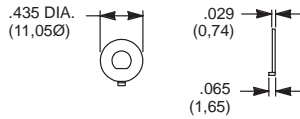

## LOCKING RINGS

**T & TP SERIES**  
FITS 10-48 BUSHING

**PART NO.**

**465000201** NICKEL PLATED WITH FLAT

**7000, 8020, 8060, 8500, 9000, M, T & TP SERIES**  
FITS 1/4-40 BUSHING

**PART NO.**

**700701201** NICKEL PLATED WITH KEYWAY  
**700701264** BLACK WITH KEYWAY

**T & TP SERIES**  
FITS 10-48 BUSHING

**PART NO.**

**465101201** NICKEL PLATED WITH KEYWAY

**7000, 8020, 8060, 8500, 9000, M, T & TP SERIES**  
FITS 1/4-40 BUSHING

**PART NO.**

**753700201** NICKEL PLATED WITH KEYWAY  
**753700264** BLACK WITH KEYWAY

**PART NO.**

**757200201** NICKEL PLATED WITH FLAT  
**757200264** BLACK WITH FLAT

**7000, 8020 & 8060 SERIES**  
FITS M6P2 METRIC BUSHING

**PART NO.**

**791800201** NICKEL PLATED WITH KEYWAY  
**791800264** BLACK WITH KEYWAY