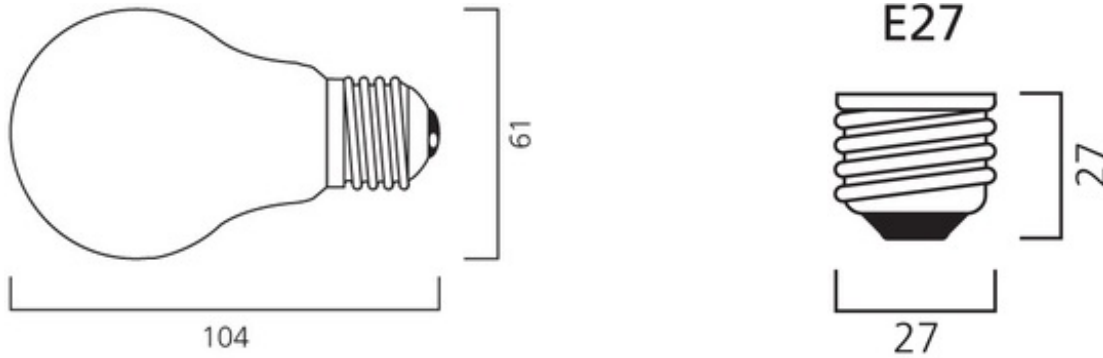

GLS Rough Service

A55 ROUGH SERV 60W 240V FR E27

0029385

TECHNICAL DRAWINGS