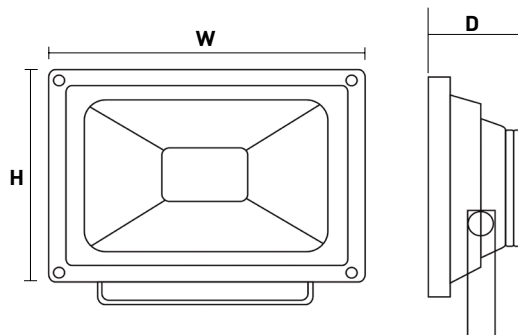

## COMMON TO ALL SIZES

Recommended product location	Outdoor
Lamp Supplied	Integral LED
Voltage (V)	230V 50Hz
Running current (I)	Dependant on lamp wattage
CCT	4000K
Dimmable	No
Class	Class I, Must be earthed
IP	IP65
Photometric testing	Yes
Instruction sheet	Yes
Origin of manufacture	China
• Body	Aluminium
• Diffuser	Glass
• Screws	Stainless steel cross head
Method of fix	Direct fixing – screws provided
Electrical connections	300mm Flex cable
Running gear / make	Integral
CE mark	Yes
Quality assurance system	Yes ISO 9001 QMS
Batch coding details on product	Yes
Certificate of conformity (Held on File)	Yes
Warranty	3 Years
Manufactured in accordance to:	BS EN 60598

	FLB15	FLB25	FLB50
Product Weight	0.95kg	1.05kg	2.25kg
Lamp Wattage (W)	14.3W	25.5W	48.3W
Lumen Output	1150lm	2000lm	4000lm
Lm/W	80lm/W	79lm/W	83lm/W
**Energy per 1000h	14.3W	25.5W	48W
Dimensions:			
• Height	185mm	232mm	328mm
• Width	225mm	285mm	285mm
• Depth	50mm	55mm	65mm