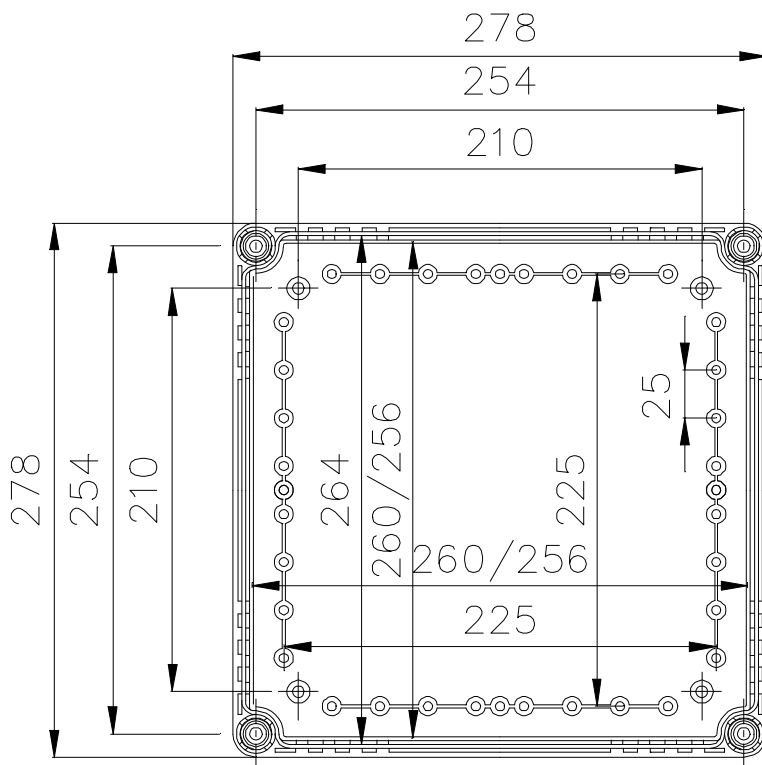

TECHNICAL INFORMATION:

Standard colour: RAL 7035
Ingress protection: IP 67 (IEC 529)
Flame resistance: UL 94-V2

Temp.range in cont. use: Max. +80 °C
Temp. range of material: - 40 °C - + 120 °C

ACCESSORIES

Extension frame	EKJZR	DIN-Rail	EKV 24
Extension frame	EKMZR	DIN-Rail	EKV 32
Extension frame	EKOZR	DIN-Rail	EKV 34
Extension frame	EKPZR	Corner plug	MB 10523
Extension frame	EKTZR	Fastening lug	MB 10674
Extension frame	EKUZR	Earth bar support	MB 26069
DIN-Rail	EKV 12	Earth bar set	MR 26059
DIN-Rail	EKV 14		
DIN-Rail	EKV 22