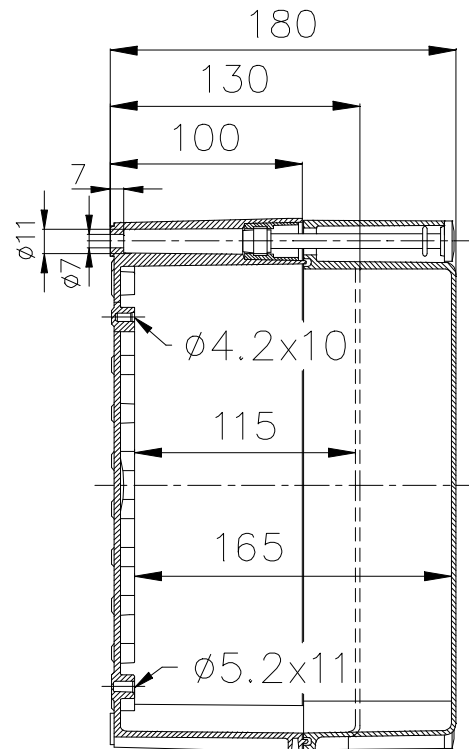

TECHNICAL INFORMATION:

Standard colour: RAL 7035
Ingress protection: IP 67 (IEC 529)
Flame resistance: UL 94-V2

Temp.range in cont. use: Max. +80 °C
Temp. range of material: - 40 °C - + 120 °C

ACCESSORIES

Extension frame	EKJZR	DIN-Rail	EKV 24
Extension frame	EKMZR	DIN-Rail	EKV 32
Extension frame	EKOZR	DIN-Rail	EKV 34
Extension frame	EKPZR	Corner plug	MB 10523
Extension frame	EKTZR	Fastening lug	MB 10674
Extension frame	EKUZR	Earth bar support	MB 26069
DIN-Rail	EKV 12	Earth bar set	MR 26059
DIN-Rail	EKV 14		
DIN-Rail	EKV 22