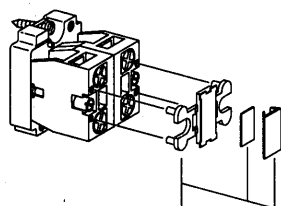

For selector switches

Arrêt-Marche	ZA2-BY4166	0,001	Avant-O-Arrière	ZA2-BY4184	0,001
Auto-Main	ZA2-BY4164	0,001	Hors-En	ZA2-BY4167	0,001
Auto-O-Main	ZA2-BY4185	0,001			

Universal symbols

O	ZA2-BY4126	0,001	I-O-II	ZA2-BY4186	0,001
I	ZA2-BY4147	0,001	↑ or ↓	ZA2-BY4913	0,001
O-I	ZA2-BY4178	0,001	→ or ←	ZA2-BY4912	0,001
I-II	ZA2-BY4179	0,001			

18 x 27 mm "snap-in" legend plates

Without text Black or red background	ZA2-BY5101	0,001	Without text White or yellow background	ZA2-BY5102	0,001

Accessories

Description	Unit reference	Weight kg
Adaptor plate for mounting an XB2-B unit in a Ø 30 mm hole, with seal and back washer	(Sold singly)	ZB2-BZ4 0,020
"Snap-in" legend plate carrier for marking an XB2-B unit	(Sold in lots of 10)	ZB2-BZ001 0,003
Add-on "push-push to release" mechanism for use with pushbuttons and illuminated pushbuttons	(Sold singly)	ZB2-BZ21 0,008

Tools

Bezel key for transparent pushbuttons	(Sold singly)	ZB2-BZ8 0,006
Bulb extractor for use with BA9s bulbs	(Sold singly)	XBF-X13 0,025

ZB2-BZ001