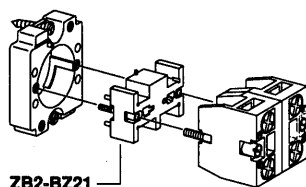

Accessories

Description	Unit reference	Weight kg
Adaptor plate for mounting an XB2-B unit in a Ø 30 mm hole, with seal and back washer	(Sold singly)	ZB2-BZ4 0,020
"Snap-in" legend plate carrier for marking an XB2-B unit	(Sold in lots of 10)	ZB2-BZ001 0,003
Add-on "push-push to release" mechanism for use with pushbuttons and illuminated pushbuttons	(Sold singly)	ZB2-BZ21 0,008

Tools

Bezel key for transparent pushbuttons	(Sold singly)	ZB2-BZ8 0,006
Bulb extractor for use with BA9s bulbs	(Sold singly)	XBF-X13 0,025

ZB2-BZ4

ZB2-BZ001

ZB2-BZ21

ZB2-BZ8

XBF-X13