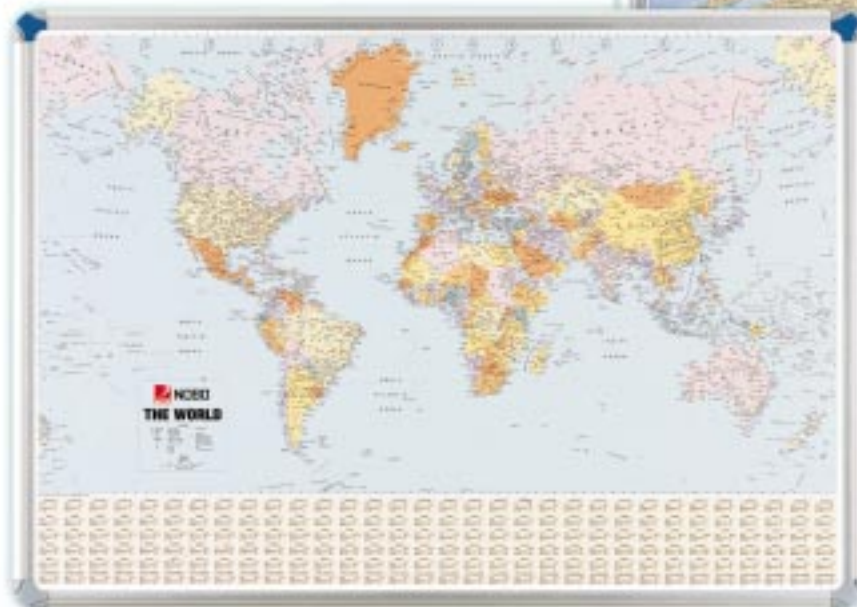

32830718	Marketing & Planning Magnetic
1900213	Marketing & Planning Laminated

Nobo Europe Map

- ⦿ Countries across the whole of Europe are shown in different tints
- ⦿ Shows principal cities, roads, canals, railways, airports and rivers
- ⦿ Text printed in native language for each country
- ⦿ Scale 1:4,000,000
- ⦿ Size 1106 x 946mm magnetic
- ⦿ Size 1070 x 910mm laminated

1900494	Europe Map Magnetic
1900212	Europe Map Laminated

Nobo Ireland Map

- ⦿ Shows motorways and major roads
- ⦿ County boundaries indicated using different colours per county
- ⦿ Scale 1:500,000
- ⦿ Size 1026 x 786mm magnetic
- ⦿ Size 990 x 750mm laminated
- ⦿ Laminated Protective covering for use with wet wipe markers

1900553	Ireland Map Magneti
1900554	Ireland Map Laminate

Nobo World Maps

- ⦿ Shows countries across the world
- ⦿ Specific information is included on the bottom for each country
- ⦿ Population, currency, annual income per person, annual trade per person and adult literacy
- ⦿ Scale 1:34,000,000
- ⦿ Size 866 x 1236mm magnetic
- ⦿ Size 830 x 1200mm laminated

32830722	World Map Magnetic
1900209	World Map Laminated

Sasco T-Cards

Sasco T-Card Planning System

- Instant kit covering seven people, projects or activities
- Two sizes available, with 20 or 35 slots
- Seven Size 2 panels, and an index panel, complete with all link bars and fittings
- Supplied with 700 assorted Size 2 T-Cards and 100 white size 1
- Dimensions: 20-slot size 475 x 490 x 15mm. 35-slot size 475 x 785 x 15mm