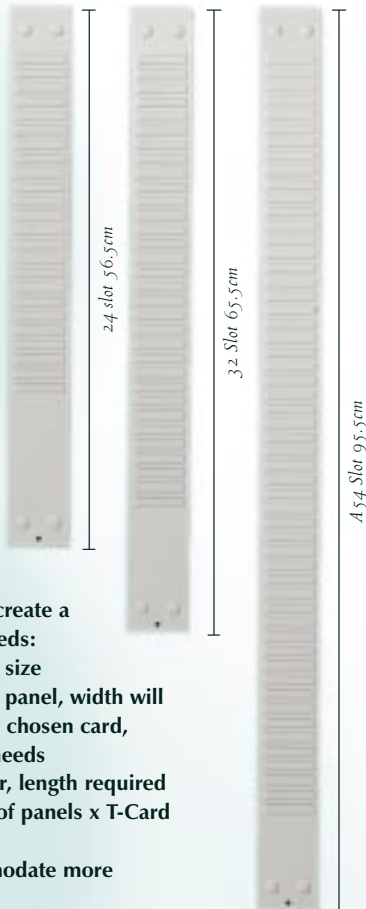

2940500 White Planner
2941200 Grey Planner

Nobo Profile Planner

Nobo T-Cards

- ⊗ 10 colours including white
- ⊗ All except size 1 available in both single and assorted colours
- ⊗ Packs of 100, packaging doubles as a storage holder on the system
 - ⊗ Assorted 100 pack contains 10 of each colour, 500 has 50 of each

Nobo T-Cards

Nobo T-Cards 100 Pack

	Size 1	Size 2	Size 3	Size 4
White	32938898	32938900	32938911	32938922
Buff	-	32938901	32938912	32938923
Light Green	-	32938902	32938913	32938924
Dark Green	-	32938903	32938914	32938925
Yellow	-	32938904	32938915	32938926
Pink	-	32938905	32938916	32938927
Red	-	32938906	32938917	32938928
Grey	-	32938907	32938918	32938929
Light Blue	-	32938908	32938919	32938930
Dark Blue	-	32938909	32938920	32938931
Assorted	32938899	32938910	32938921	32938932

Price

Nobo T-Cards 500 Pack

	Size 1	Size 2	Size 3	Size 4
White	-	32938933	32938935	-
Assorted	-	32938934	32938936	-

Nobo T-Card

Nobo T-Card Link Bars

- The length required is the number of panels x T-Card size (i.e. Size 2 cards required 6 panels needed these fit an index 12 track)