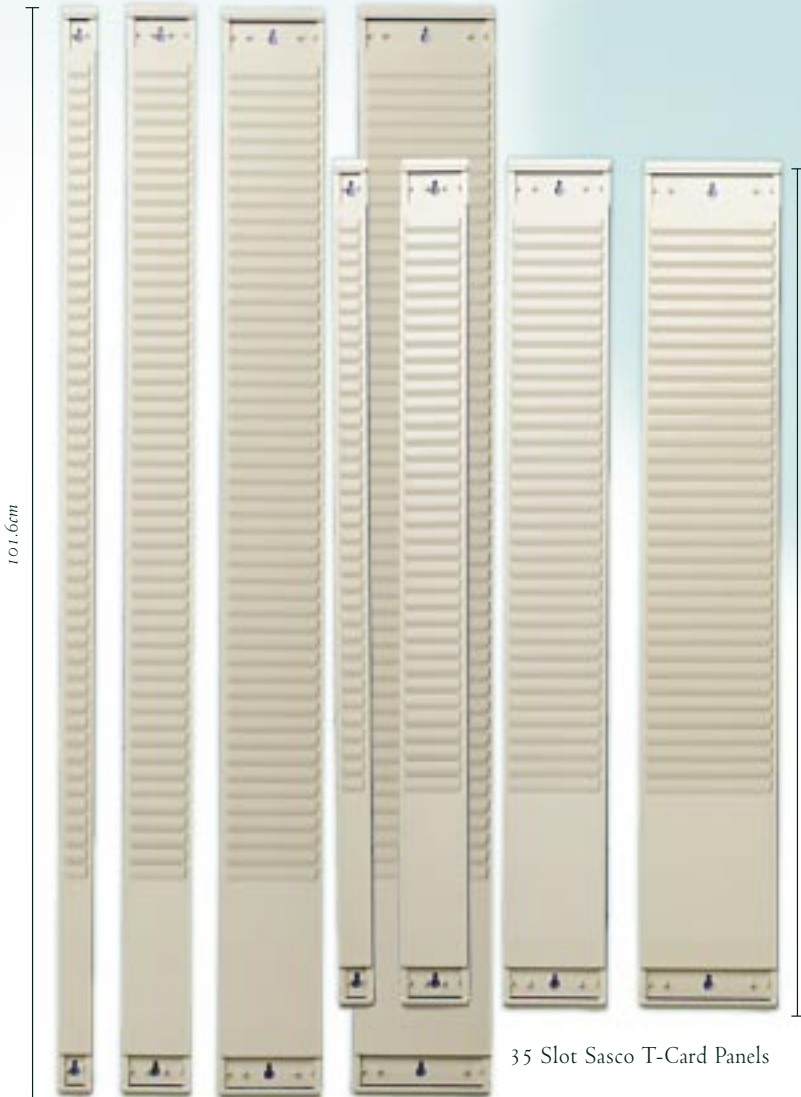

Sasco T-Cards

50 Slot Sasco T-Card Panels

35 Slot Sasco T-Card Panels

Choosing your T-Card System

Follow these simple instructions to create a kit to suit your own needs:

- ⦿ Choose your T-Card size
- ⦿ Choose your T-Card panel, width will be the same as your chosen card, height to suit your needs (i.e. Size 2 panels for Size 2 T-cards)
- ⦿ Choose your link bar, length required will be the number of panels x T-Card size (i.e. Size 4 T-cards x 3 panels = Size 12 link bar)
- ⦿ Other sizes accommodate more information

Sasco T-Card Panels

- ⦿ Panels feature 35 or 50 slots
- ⦿ Select panel width according to the card size needed (i.e. Size 1 panel for Size 1 T-Card)
- ⦿ Smallest (Size 1) suitable for index use
- ⦿ Cards available in white and 6 colours
- ⦿ Other sizes accommodate more information