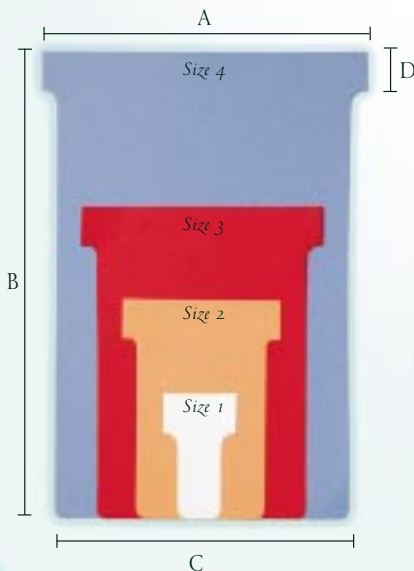

1900553	Ireland Map Magneti
1900554	Ireland Map Laminate

Nobo World Maps

- ⦿ Shows countries across the world
- ⦿ Specific information is included on the bottom for each country
- ⦿ Population, currency, annual income per person, annual trade per person and adult literacy
- ⦿ Scale 1:34,000,000
- ⦿ Size 866 x 1236mm magnetic
- ⦿ Size 830 x 1200mm laminated

32830722	World Map Magnetic
1900209	World Map Laminated

Sasco T-Cards

Sasco T-Card Planning System

- Instant kit covering seven people, projects or activities
- Two sizes available, with 20 or 35 slots
- Seven Size 2 panels, and an index panel, complete with all link bars and fittings
- Supplied with 700 assorted Size 2 T-Cards and 100 white size 1
- Dimensions: 20-slot size 475 x 490 x 15mm. 35-slot size 475 x 785 x 15mm

65010	T-Card System 20 Slot
65002	T-Card System 35 Slot

Sasco T-Card Message Centre

- Simple messaging system for up to four people, use different colours for each person
- Additional systems may be mounted side-by-side
- Supplied complete with title index strips, fixings and 400 assorted T-Cards
- Size 253 x 490 x 15mm

Sasco T-Card Dimensions

Size	A	B	C	D
1	28mm	49mm	16.5mm	15mm
2	60mm	85mm	48.5mm	15mm
3	92mm	120mm	80mm	15mm
4	124mm	180mm	112mm	15mm

Sasco T-Card Planning System

Sasco T-Cards (Pk 100)

Size 1 (16.5 x 28 x 49mm)