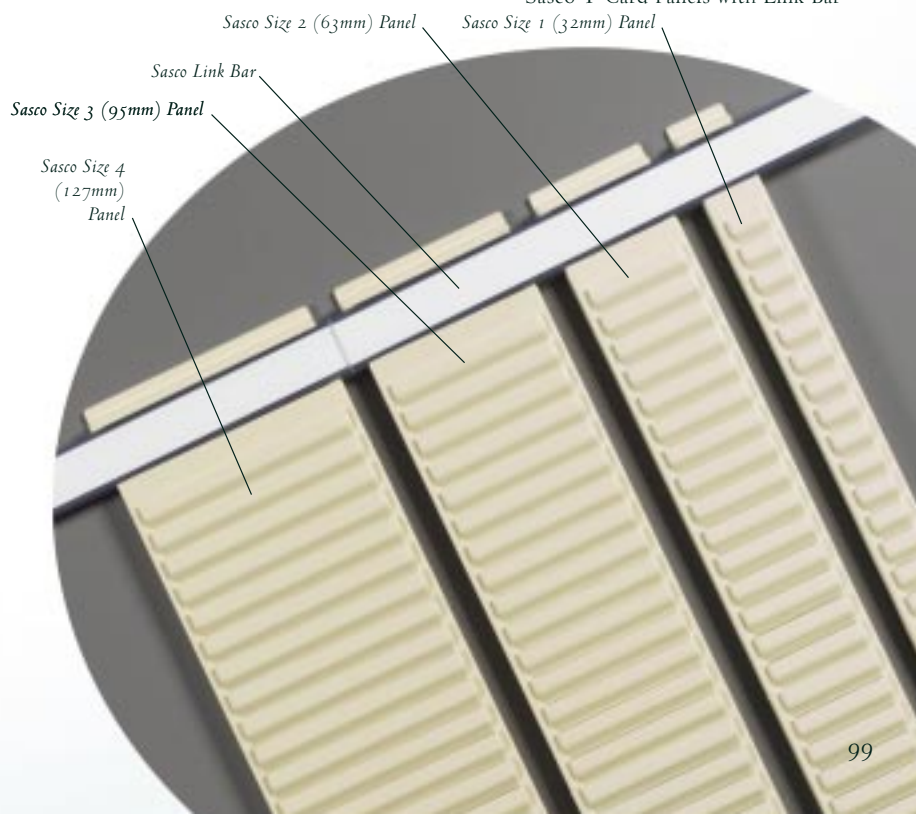

Sasco T-Cards

50 Slot Sasco T-Card Panels

35 Slot Sasco T-Card Panels

Choosing your T-Card System

Follow these simple instructions to create a kit to suit your own needs:

- ⦿ Choose your T-Card size
- ⦿ Choose your T-Card panel, width will be the same as your chosen card, height to suit your needs (i.e. Size 2 panels for Size 2 T-cards)
- ⦿ Choose your link bar, length required will be the number of panels x T-Card size (i.e. Size 4 T-cards x 3 panels = Size 12 link bar)
- ⦿ Other sizes accommodate more information

Sasco T-Card Panels

- ⦿ Panels feature 35 or 50 slots
- ⦿ Select panel width according to the card size needed (i.e. Size 1 panel for Size 1 T-Card)
- ⦿ Smallest (Size 1) suitable for index use
- ⦿ Cards available in white and 6 colours
- ⦿ Other sizes accommodate more information

35 Slot Panels

65011	32mm Slot Panel	Size 1
65021	63mm Slot Panel	Size 2
65031	95mm Slot Panel	Size 3
65041	127mm Slot Panel	Size 4

50 Slot Panel

60011	32mm Slot Panel	Size 1
60021	63mm Slot Panel	Size 2
60031	95mm Slot Panel	Size 3
60041	127mm Slot Panel	Size 4

Sasco T-Card Panels with Link Bar

Sasco Link Bars

- ⦿ To determine the size of the link bar required, add up the last digits of the reference numbers of the panels being used
- ⦿ Example: Size 4 cards x 3 panels
 $4+4+4=12$
 Size 12 Link Bar is required