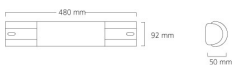

Elite mirror light (with pull cord)

ELITE WHITE 11W LYNX-S PULL CORD

0053406

CRI (Ra)	80
Distribution type	Symmetric
Light colour	Warm white
Adjustable chromaticity	N

Electrical data

Control gear mounting	Integral
Control gear type	Conventional
Electrical protection	Class II
Energy efficiency level	A
kWh per 1000 hours burning time	14
Mains voltage (V)	100-240V~

Physical data

Colour	White
Diffuser finish	Opal
Nominal Product Height (mm)	92
IP rating	IP21
Nominal Product Length (mm)	480
Weight (kg)	0.848
Nominal Product Width (mm)	50

Packaging

Product EAN number	5410288534060
Packaging single height (cm)	53.0
Packaging single length (cm)	5.4
Single packaging type	Carton
Packaging single width (cm)	12.0
Units per outer package	1
Packaging outer height (cm)	5.4
Packaging outer length (cm)	53.0
Packaging outer width (cm)	12.0

TECHNICAL DRAWINGS