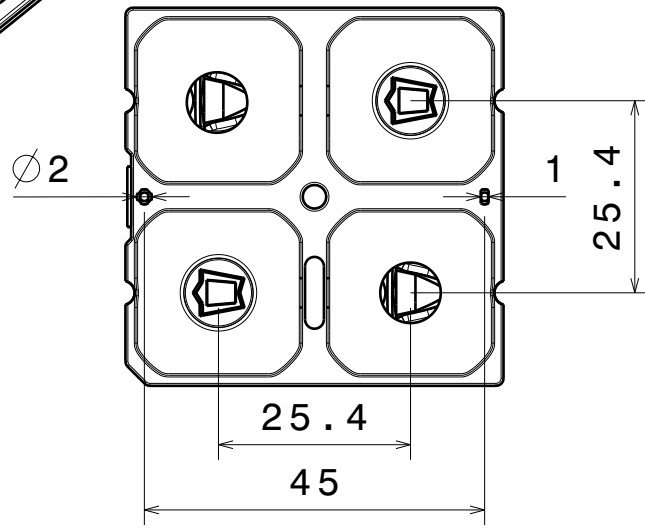

Ordering number C12362_STRADA-2X2-DWC

Family	Strada-Module	FWHM	Asym degrees
Type	Lens array	Efficiency	93 %
LED	Z5	cd/lm	(simulated) 0.000
Color	Clear	Gerber File	Available
Diameter	50x50 mm		
Height	6 mm		
Style	Square		
Optic Material	PMMA		
Holder Material	-		
Fastening	Screw, pin, glue		
Status	On production		

D

C

B

A

Isometric view

Bottom view

Front view

Top view

Material: PMMA

Screw hole

Beam direction (street side)

This drawing is our property.
It can't be reproduced
or communicated without
our written agreement.

Ledil Oy
Salorankatu 10
FIN-24100 SALO
Finland

DRAWING TITLE

Datasheet Strada-2x2-DNW

DRAWN BY
ah/mav

DATE
10.9.2012

CHECKED BY
ol

DATE
10.9.2012

SIZE
A4

DRAWING NUMBER

C12360