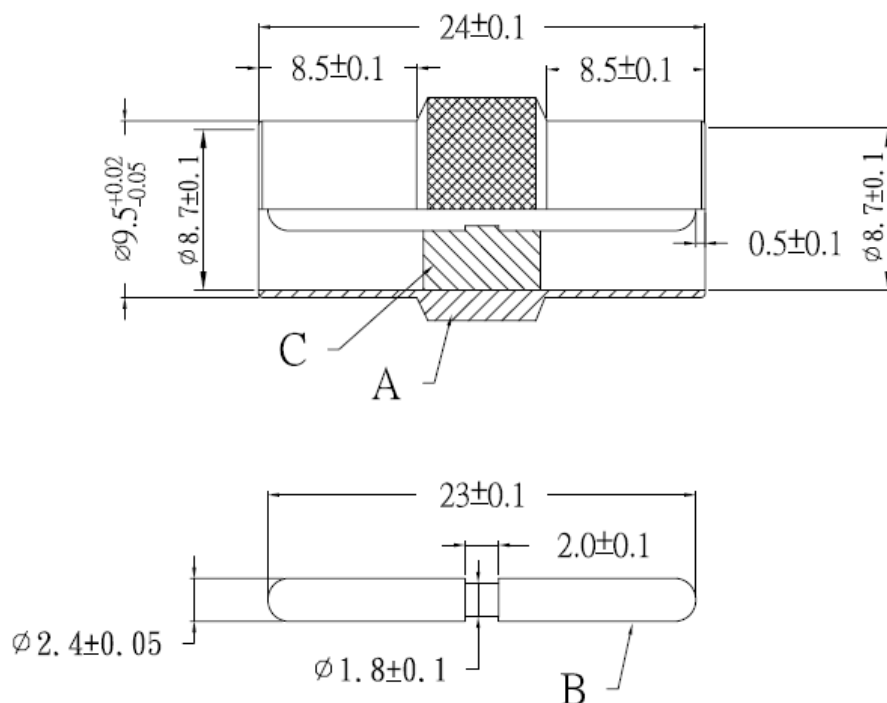

Datasheet

TV Aerial Coaxial Plug to Plug Adaptor

RS Stock [392-661](#)

Dimensions: mm

Specifications

Adapter Type: TV Plug to TV Plug

Adapter Type: A TV

Adapter Type: B TV

Body Orientation: Straight

Contact Material: Brass

Gender A: Male

Gender B: Male

Length: 24mm