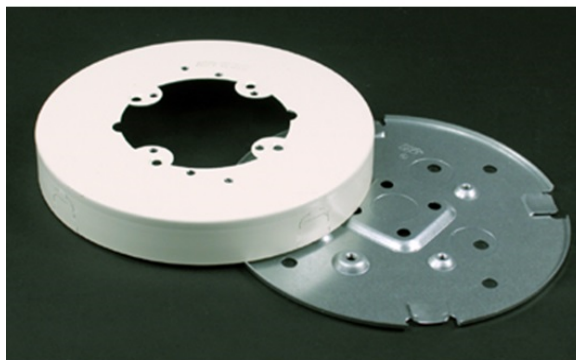

500/700 Solid Base Fixture Box Fitting

V5739, 5739WH, VC5739,
5739WHC

Used to hang fixtures. Cover accepts devices with mounting screw centers of 2 3/4", 3 1/2", and 4 1/16" [70mm, 89mm, and 103mm]. Base has four holes for fixture studs, four 1/2" trade size KOs, and raised section for no-bolt fixture-stud. Use as a junction or pull box with 5736 Blank Cover. Outside diameter 6 3/8" [162mm]. NOTE: Certified to Canadian Safety Standards for sale in Canada. When ordering these products, change the "V" color prefix to "VC" or the "WH" color suffix to "WHC" to denote the Canadian versions.

features & benefits

specifications

General Info

Available Colors:

V5739 - Ivory

5739WH - White

Product Series: 500, 700

Component Type: Boxes

Technical Information

Material: Steel

Capacity: Single-Channel