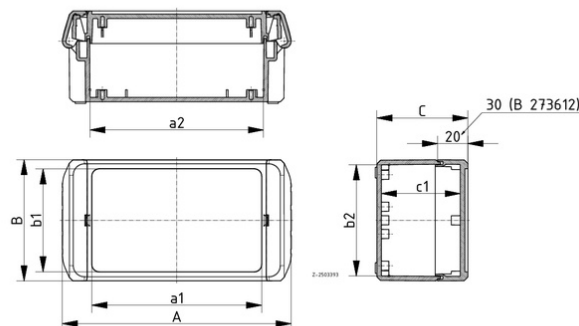

B 080805 PC-V0 7024

Bocube
Enclosures, polycarbonate UL 94 V0, single-coloured

Order no.: 96011114

Colour	Graphite grey
Colour of enclosure group	Graphite grey, similar to RAL 7024; light grey, similar to RAL 7035; special colours on request
Protection class	IP 66/IP 67 DIN EN 60529
Enclosure material	ABS or PC UL 94 V0 (material is suitable for outdoor use; f1-listing according to UL 746C), foamed seal; for details please see Technical Information

Scope of delivery: Lid and base, hinged quick-release catches

A	89 mm
B	80 mm
C	47 mm
a1	50 mm
a2	52,6 mm
b1	68 mm
b2	73,6 mm
c1	40,5 mm

Technical drawings	3D product data in STEP format: Registration necessary Basic drawing for processing work: 96011114_B-080805-PC-V0-7024-G.dxf (2.8 MB) Catalogue drawing in DXF format: 96011114_B-080805-PC-V0-7024.dxf (3.5 MB) Catalogue drawing in PDF format: 96011114_B-080805-PC-V0-7024.pdf (160 KB)
---------------------------	----------------------------------------------------------------------------------------------------------------------------------------------------------------------------------------------------------------------------------------------------------------------------------------------------------------------------------------------------------------------------------