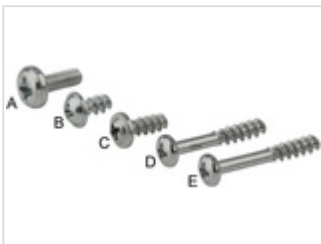

Sets of screws

96600000	B M-SHR 0808	B (for fixing mounting panels B M 0808)
96300000	B SHR	D (for optional screwing of enclosures B 0808 - 2617)