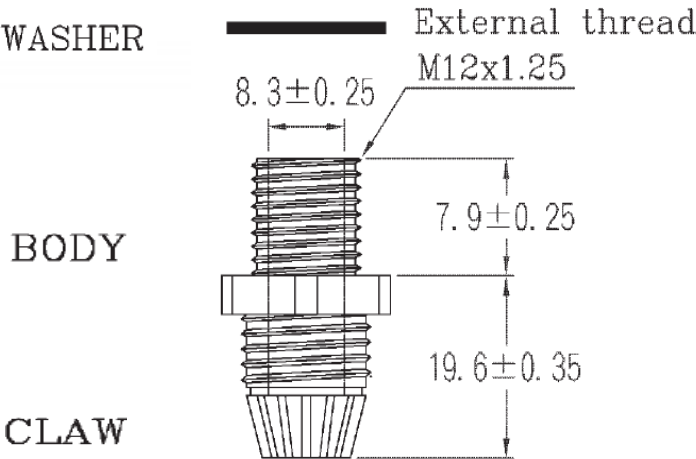

Datasheet

RS Cable Gland With Locknut

RS Stock number 669-4654

Dimension – mm