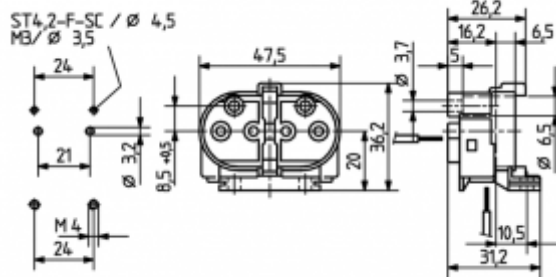

Lampholders for compact fluorescent lamps

26.726.4703

2G11

colour	pkg.	wt.	part no.
white	250	20 g	26.726.4703.50

Approval: additional cURus (75W/600V)

For lamps TC-L

Screw fixing vertically

Schraubbefestigung horizontal

Housing: PBT

- Screw fixing horizontally holes: \varnothing 4.3 mm for screws ISO 1207 - M4
- Screw fixing vertically holes: \varnothing 3.7 mm for screws ISO 1207 - M3 or for self-tapping screws with locating groove ISO 1481 - ST 4.2 - F / ISO 4753 - SC, holes: \varnothing 2.4 mm for self-tapping screws with locating groove 1481 - ST 2.9 - F / ISO 4753 - SC
- Can be wired from two sides
- For cable insertion direction please refer to drawing

T 140	U out 500 V		 18 AWG 0.5 - 1.0 mm ²
-------	----------------	--	---