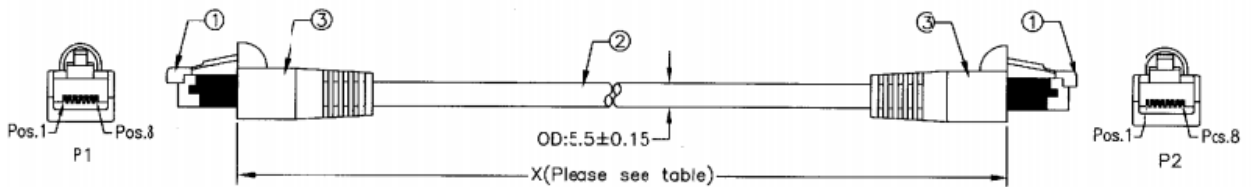

ENGLISH

Datasheet

10m U/FTP Cat5e Ethernet Cable Assembly Grey

RS Stock number 400-9786

Dimensions: (mm)

PIN ASSIGNMENT :

Specification

Colour: Grey

RJ45 8P8C W/ Shield Contact: Goldµ"

CAT.5e STP 24AWG*4TW / PR+AI/ Foil+Drain