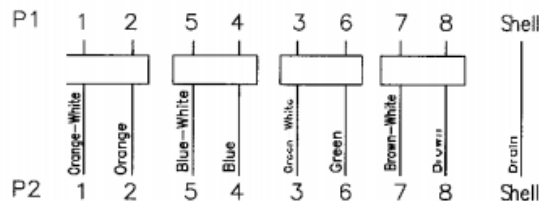

ENGLISH

Datasheet

10m U/FTP Cat5e Ethernet Cable Assembly Grey

RS Stock number 400-9786

Dimensions: (mm)

PIN ASSIGNMENT :

Specification

Colour: Grey