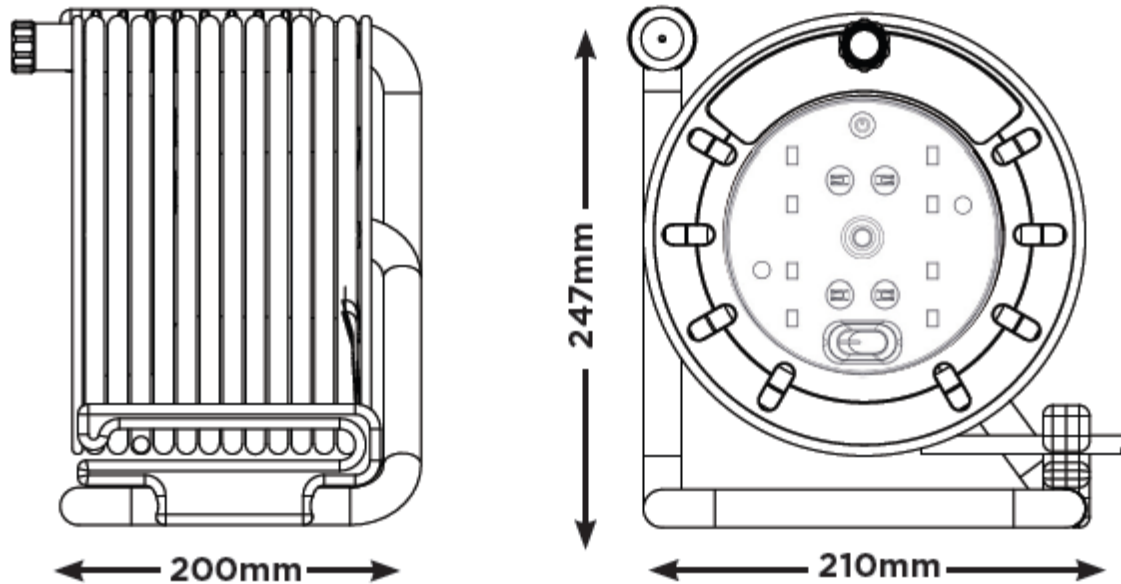

Line Diagram:

Features

- » Robust case reel, with four shutter sockets
- » Safety thermal cut-out
- » Power on/off switch
- » Power LED indicator

Specifications:

Standards:	BS EN 61242. ASTA Approved
Maximum Load:	720W/240V - Fully Wound 3120W/240V - Fully Unwound
Switch:	Double Pole
Cable length:	25m
Cable Size:	Cable Size - 1.25mm² (HO5VV-F)