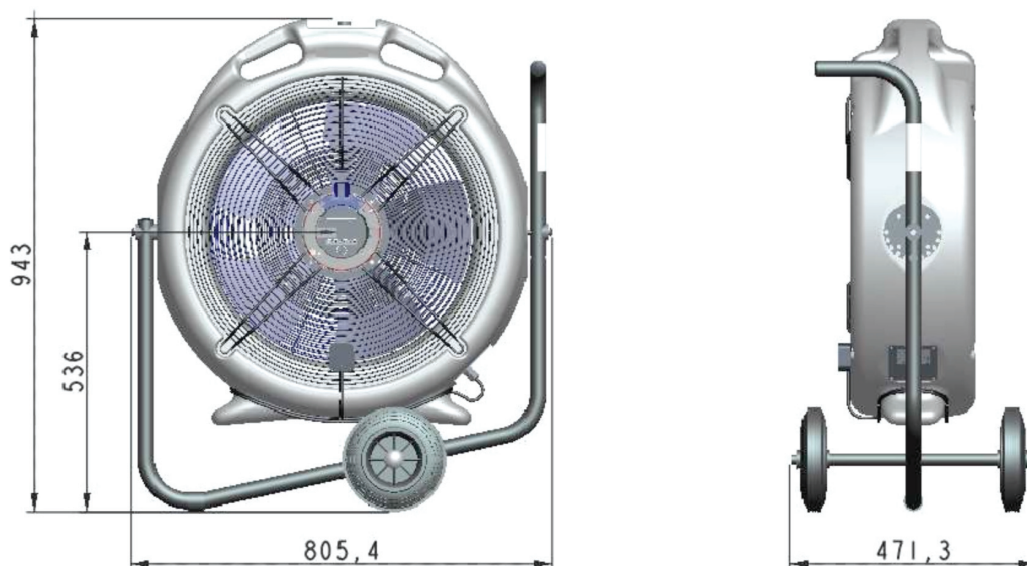

Dimensions

Standards:
The ec aura range is RoHS compliant and CE marked.