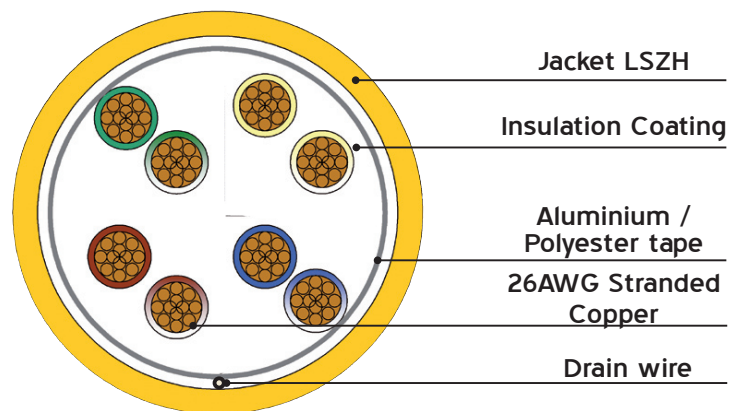

ENGLISH

Datasheet

RS Pro 1m U/UTP, PVC Cat5e Ethernet Cable Assembly Blue

RS Stock No: **557-480**

Product Details

RS Pro Cat5e PVC U/UTP patch cable in blue colour, is 1 m long and has a booted strain relief that gives a cable support and latch protection.

Features and Benefits

- Manufactured from Category 5e stranded cable and terminated with high grade modular plugs
- Booted strain relief gives cable support and latch protection
- PVC outer sheath

Specifications:

Cable Type	Cat5e
Connector A Gender	Male
Connector A Type	RJ45 (8 Contacts)
Connector A	Plug
Connector B Gender	Male
Connector B Type	RJ45 (8 Contacts)
Connector B	Plug
Length	1 m
Outer Sheath Material	PVC
Sheath Colour	Blue
Shield Type	U/UTP
Standards Met	EC 1907/2006, IEC 61935-2, ISO/IEC 11801 2nd Edition, RoHS Compliant
Wiring Configuration	Straight Through
American Wire Gauge	26 AWG
Conductor Material	Bare Copper
Insulator Material	Polyolefin
Conductor Strand Type	Stranded