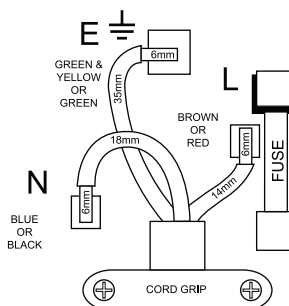

This product has been designed to fully comply with the latest British Standards and Electrical Equipment Safety Regulations. Manufactured under an ISO 9001:2000 quality system.