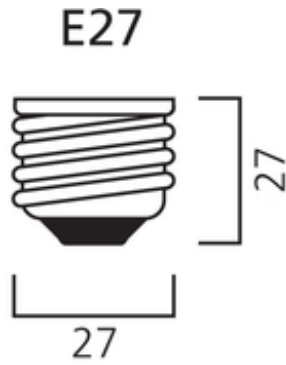

ToLEDo Ball

ToLEDo Ball Dim Frosted 250LM E27 SL

0026943

Electrical data

kWh per 1000 hours burning time	5
Equivalent watt (W)	25
Watt (Rated) (W)	4.5
Watt (Nominal) (W)	4.5
Voltage (V)	220-240
Current (A)	0.024
Lamp power factor	0.55

Physical data

Weight (kg)	0.06
Lamp Length (mm) - C/L	87
Max. Lamp Diameter (mm) - D	45
Single packaging type	Box/Sleeve
Single package dimensions (L x W x H) (cm)	10.20 x 4.80 x 4.80
Inner package dimensions (L x W x H) (cm)	15.50 x 10.50 x 11.70
Inner package net weight (kg)	0.36
Outer package dimensions (L x W x H) (cm)	55.00 x 32.60 x 13.70

ToLEDo Ball

ToLEDo Ball Dim Frosted 250LM E27 SL

0026943

TECHNICAL DRAWINGS

ENERGY LABEL

□