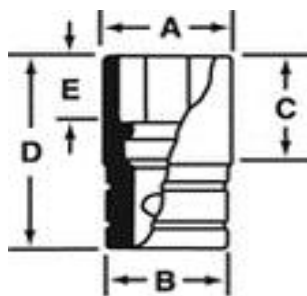

TW121A DATA SHEET

Square Drive:	1/2"
Size:	3/8"
Type:	Shallow
Style:	6-points
Finish:	Nickel Chrome
A:	19/32"
B:	29/32"
C:	7/8"
D:	1 1/2"
E:	5/16"

A = Socket End Dia.
B = Drive End Dia.
C = Bolt Clearance Depth
D = Length
E = Opening Depth