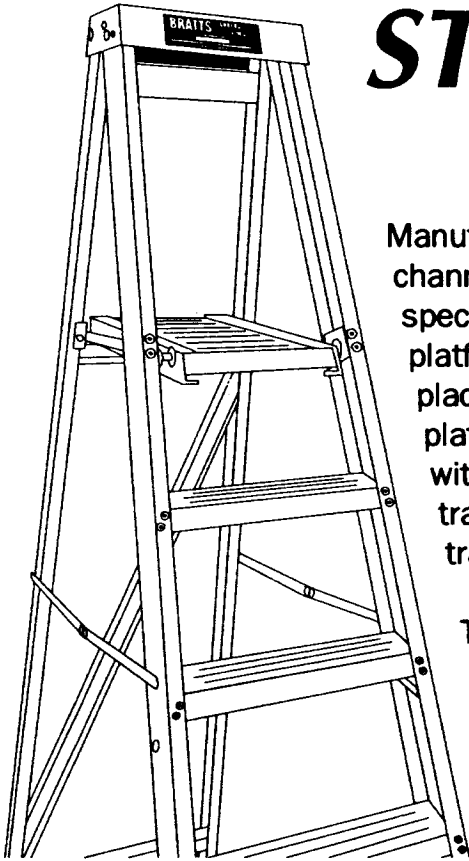

FOLDING PLATFORM STEPS

Manufactured from distinctive yellow 85mm x 31mm stile channel and 45mm x 25mm back leg channel to the same specification as swing back steps but incorporating a platform 265mm wide and 500mm long which folds away in place of the top two treads when not in use. In use the platform locks into position and will support one person with a knee rest facility that can also be used as a tool tray. The high specification makes this suitable for all trades.

THIS PRODUCT COMPLIES TO: ANSI 14-5 and ESI 13-1.

PLATFORM STEPS

CODE NO.	OVERALL LENGTH	PLATFORM HEIGHT	NO. OF TREADS
GSP04	1.53m	0.93m	4
GSP05	1.78m	1.18m	5
GSP06	2.03m	1.43m	6
GSP07	2.29m	1.68m	7
GSP08	2.54m	1.93m	8
GSP09	2.80m	2.18m	9
GSP10	3.05m	2.43m	10