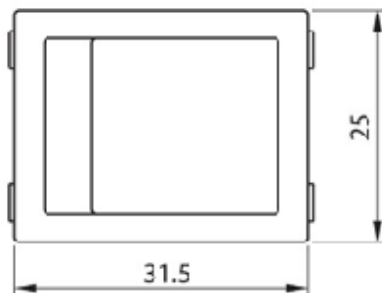

B4 Series | Illuminated double-pole switch 16A quick connection 6.3 black body

sample image

PRODUCT CODE: B418C1F000000

Body colour

Actuator colour

Rating

16 (6) A / 250 VAC
10 (4) A / 250 VAC - 5E4
T120/55 °C

20 A / 125 VAC
16 A / 250 VAC
1/3 HP - 125 VAC
3/4 HP - 250VAC
T105 °C

Approvals

Cut out (mm)

Z	Y	X
0.75 ... 1.25	22.0 ^{+0.2} ₀	30.0 ⁰ _{-0.1}
1.25 ... 2.0	22.0 ^{+0.2} ₀	30.2 ⁰ _{-0.1}
2.0 ... 3.0	22.0 ^{+0.2} ₀	30.6 ⁰ _{-0.2}
3.0 ... 4.0	22.0 ^{+0.2} ₀	30.8 ⁰ _{-0.2}