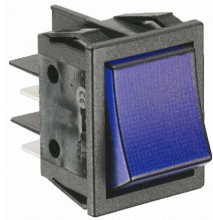

B4 Series | Illuminated double-pole switch 16A quick connection 6.3 black body

sample image

PRODUCT CODE: B418C1F000000

Body colour

Actuator colour

Rating

16 (6) A / 250 VAC
10 (4) A / 250 VAC - 5E4
T120/55 °C