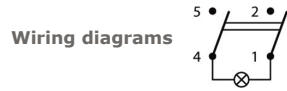

B4 Series | Illuminated double-pole switch 16A quick connection 6.3 black body

sample image

PRODUCT CODE: B418C1F000000

Body colour

Actuator colour

Rating

16 (6) A / 250 VAC
10 (4) A / 250 VAC - 5E4
T120/55 °C