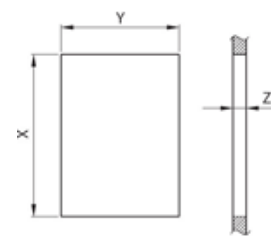

B4 Series | Illuminated double-pole switch 16A quick connection 6.3 black body

sample image

PRODUCT CODE: B418C1F000000

Body colour

Actuator colour

Rating

16 (6) A / 250 VAC
10 (4) A / 250 VAC - 5E4
T120/55 °C

20 A / 125 VAC
16 A / 250 VAC
1/3 HP - 125 VAC
3/4 HP - 250VAC
T105 °C

Approvals

Cut out (mm)

Z	Y	X
0.75 ... 1.25	22.0 ^{+0.2} ₀	30.0 ⁰ _{-0.1}
1.25 ... 2.0	22.0 ^{+0.2} ₀	30.2 ⁰ _{-0.1}
2.0 ... 3.0	22.0 ^{+0.2} ₀	30.6 ⁰ _{-0.2}
3.0 ... 4.0	22.0 ^{+0.2} ₀	30.8 ⁰ _{-0.2}