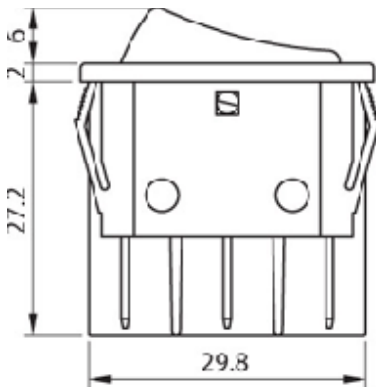

B4 Series | Illuminated double-pole switch 16A quick connection 6.3 black body

sample image

PRODUCT CODE: B418C1F000000

Body colour

Actuator colour

Rating

16 (6) A / 250 VAC
10 (4) A / 250 VAC - 5E4
T120/55 °C

20 A / 125 VAC
16 A / 250 VAC
1/3 HP - 125 VAC
3/4 HP - 250VAC
T105 °C

Approvals

Cut out (mm)

Z	Y	X
0.75 ... 1.25	22.0 ^{+0.2} ₀	30.0 ⁰ _{-0.1}
1.25 ... 2.0	22.0 ^{+0.2} ₀	30.2 ⁰ _{-0.1}
2.0 ... 3.0	22.0 ^{+0.2} ₀	30.6 ⁰ _{-0.2}
3.0 ... 4.0	22.0 ^{+0.2} ₀	30.8 ⁰ _{-0.2}