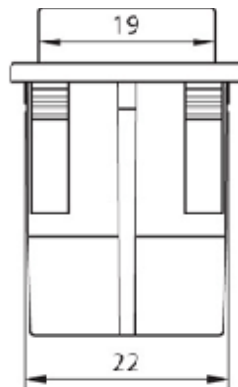

B4 Series | Illuminated double-pole switch 16A quick connection 6.3 black body

sample image

PRODUCT CODE: B418C1F000000

Body colour

Actuator colour

Rating

16 (6) A / 250 VAC
10 (4) A / 250 VAC - 5E4
T120/55 °C

20 A / 125 VAC
16 A / 250 VAC
1/3 HP - 125 VAC
3/4 HP - 250VAC
T105 °C

Approvals

Cut out (mm)

Z	Y	X
0.75 ... 1.25	22.0 ^{+0.2} ₀	30.0 ⁰ _{-0.1}
1.25 ... 2.0	22.0 ^{+0.2} ₀	30.2 ⁰ _{-0.1}
2.0 ... 3.0	22.0 ^{+0.2} ₀	30.6 ⁰ _{-0.2}
3.0 ... 4.0	22.0 ^{+0.2} ₀	30.8 ⁰ _{-0.2}