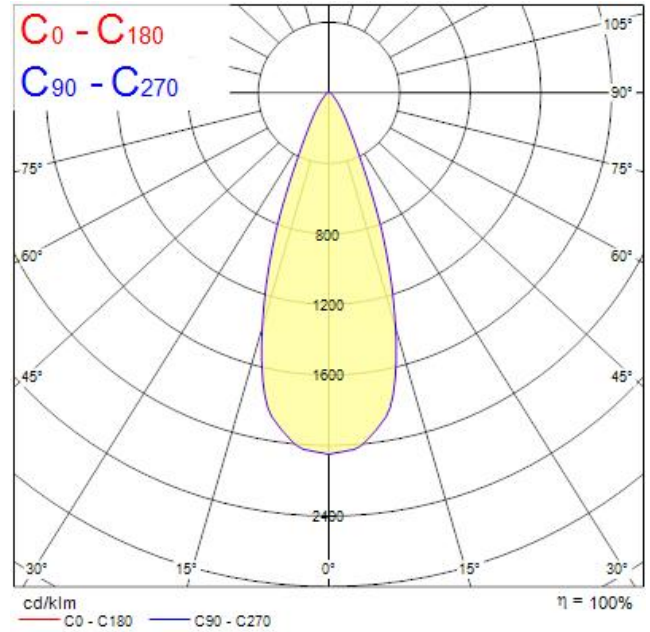

SylFire LED

SYLFIRE LED BST TLT 3000K DIMMABLE DC

0059816

PHOTOMETRY