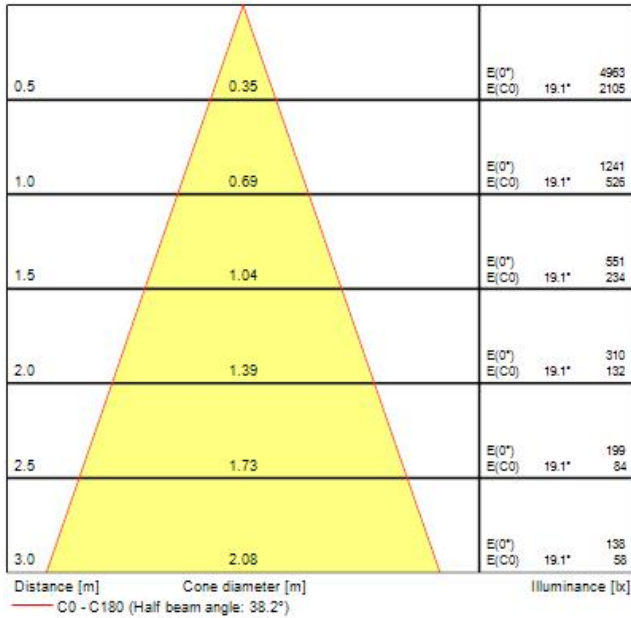

SylFire LED

SYLFIRE LED BST TLT 3000K DIMMABLE DC

0059816

PHOTOMETRY