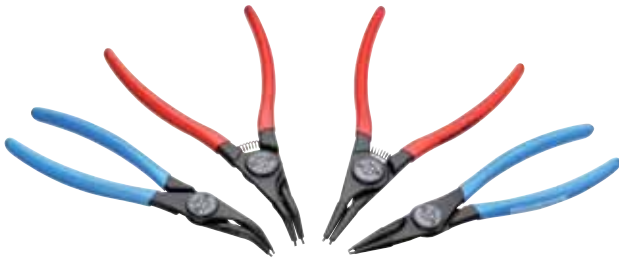

| Code | No. | Contents | ↕ | 📦 | £ |
|---------|---------------|--|-----|---|---|
| 6703080 | S 8100 | 8000 A 1 A 2 8000 J 1 J 2 | 597 | 1 | |

S 8008**SET OF CIRCLIP PLIERS 8 pieces**

- Most popular sizes, packed in environmentally-friendly cardboard box
- Particularly suitable for barely accessible places
- For internal and external circlip rings
- With straight and 90° angled tips

| Code | No. | Contents | ↕ | 📦 | £ |
|---------|---------------|--|------|---|---|
| 6700490 | S 8008 | 8000 A 1 A 11 A 2 A 21 8000 J 1 J 11 J 2 J 21 | 1082 | 1 | |

S 8024

SET OF CIRCLIP PLIERS 4 pieces

- ✔ Most popular sizes, packed in environmentally-friendly cardboard box
- ✔ For automotive use
- ✔ Particularly suitable for barely accessible places
- ✔ For internal and external circlip rings
- ✔ With straight and 45 ° angled tips