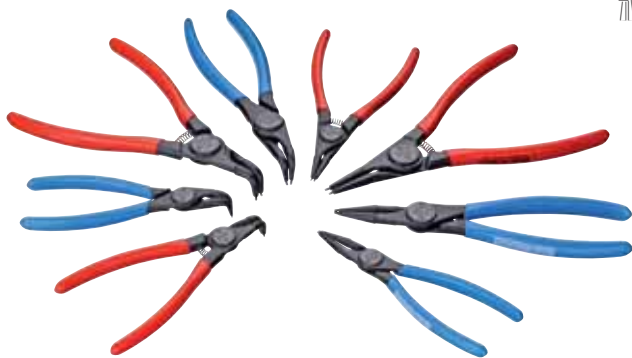

**CIRCLIP PLIERS SETS**

→ 920 • 921 • 923

541

S 8000**SET OF CIRCLIP PLIERS 4 pieces**

- Most popular sizes, packed in environmentally-friendly cardboard box
- Particularly suitable for barely accessible places
- For internal and external circlip rings
- With straight and 90° angled tips

| Code | No. | Contents | ↕ | 📦 | £ |
|---------|---------------|--|-----|---|---|
| 6701030 | S 8000 | 8000 A 2 A 21 8000 J 2 J 21 | 756 | 1 | |

**S 8010****SET OF CIRCLIP PLIERS 4 pieces**

- Most popular sizes, packed in environmentally-friendly cardboard box
- Particularly suitable for barely accessible places
- For internal and external circlip rings
- With straight and 90° angled tips

| Code | No. | Contents | ↕ | 📦 | £ |
|---------|---------------|--|-----|---|---|
| 6702000 | S 8010 | 8010 A 2 A 21 8010 J 2 J 21 | 760 | 1 | |

S 8100**SET OF CIRCLIP PLIERS 4 pieces**

- Most popular sizes, packed in environmentally-friendly cardboard box
- Particularly suitable for barely accessible places
- For internal and external circlip rings
- With straight and 90° angled tips

| Code | No. | Contents | ↕ | 📦 | £ |
|---------|---------------|--|-----|---|---|
| 6703080 | S 8100 | 8000 A 1 A 2 8000 J 1 J 2 | 597 | 1 | |

S 8008**SET OF CIRCLIP PLIERS 8 pieces**

- Most popular sizes, packed in environmentally-friendly cardboard box
- Particularly suitable for barely accessible places
- For internal and external circlip rings
- With straight and 90° angled tips