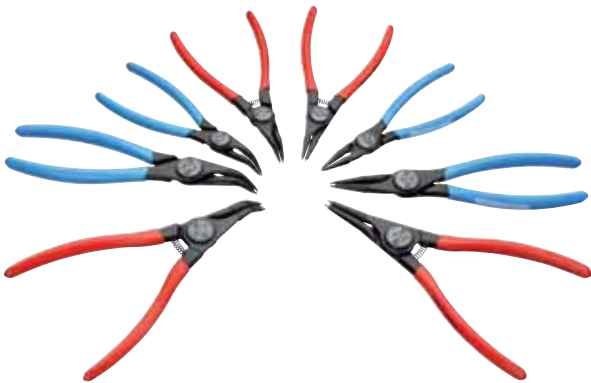

- ✔ Most popular sizes, packed in environmentally-friendly cardboard box
- ✔ For automotive use
- ✔ Particularly suitable for barely accessible places
- ✔ For internal and external circlip rings
- ✔ With straight and 45 ° angled tips

| Code | No. | Contents |  |  | £ |
|---------|---------------|--|---|---|---|
| 2148684 | S 8024 | 8000 A 2 A 22 8000 J 2 J 22 | 756 | 1 | |

S 8028

SET OF CIRCLIP PLIERS 8 pieces

- ✔ Most popular sizes, packed in environmentally-friendly cardboard box
- ✔ For automotive use
- ✔ Particularly suitable for barely accessible places
- ✔ For internal and external circlip rings
- ✔ With straight and 45 ° angled tips

| Code | No. | Contents |  |  | £ |
|---------|---------------|--|---|---|---|
| 2148692 | S 8028 | 8000 A 1 A 2 A 12 A 22 8000 J 1 J 2 J 12 J 22 | 1082 | 1 | |

RZB1-3

PLIERS SET 8 pieces

- ✔ Usual type of tool set packed in sturdy plastic case
- ✔ Particularly suitable for barely accessible places
- ✔ For internal and external circlip rings
- ✔ With straight and 90 ° angled tips