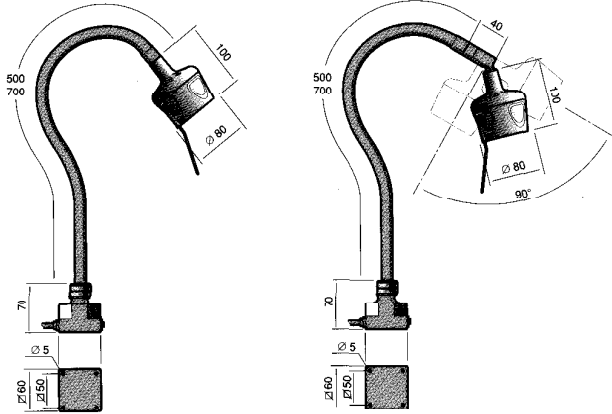

■ HALOGEN MEDIUM HM 35W

HM 35W

■ HM 35W – FLEX

- Arm length 500 or 700 mm
- 230V/12V with integrated transformer
- 12 or 24V direct connection
- With jointed lamp head or without jointed lamp head
- With dimmer or without dimmer

RS# 366-0469 -->

■ HM 35W – SPOT

- Single or double-jointed head
- 230V/12V with integrated transformer
- 12 or 24V direct connection

RS# 366-0497 -->

■ HM 35W – AAS

- Two-section 1000 mm or three-section 1250 mm rigid arm
- 12 or 24V

■ HALOGEN SPOT HS 20W

HS 20W

■ HS 20W – FLEX

- Arm length 250, 500 or 700 mm
- 230V/12V – transformer base
- 12 or 24V – sub base
- With jointed lamp head or without jointed lamp head
- With dimmer or without dimmer
- Safety class IP20 or IP65
- Quick connector with 350–1500 mm curly cable to the head is optional

■ HS 20W – SPOT

- Single or double-jointed lamp head
- 230V/12V – transformer base
- 12 or 24V – sub base

■ HS 20W – AAS

- Two-section 1000 mm or three-section 1250 mm rigid arm
- 12 or 24V