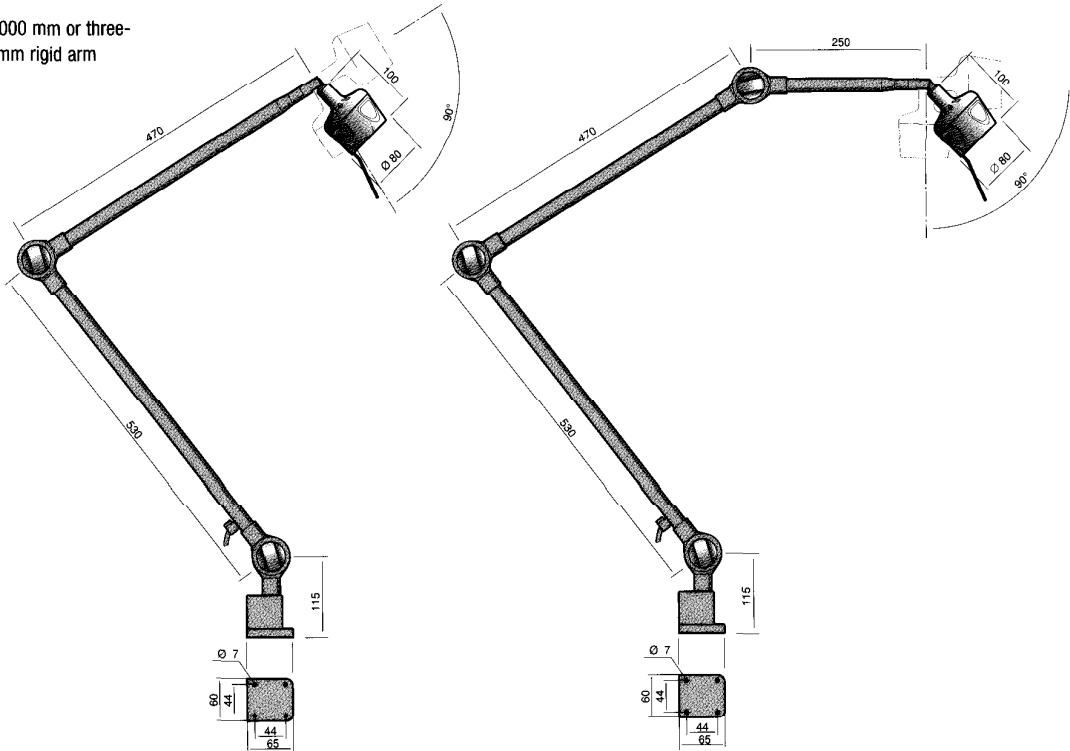

■ HALOGEN MEDIUM HM 35W

HM 35W

■ HM 35W – FLEX

- Arm length 500 or 700 mm
- 230V/12V with integrated transformer
- 12 or 24V direct connection
- With jointed lamp head or without jointed lamp head
- With dimmer or without dimmer

RS# 366-0469 -->

■ HM 35W – SPOT

- Single or double-jointed head
- 230V/12V with integrated transformer
- 12 or 24V direct connection

RS# 366-0497 -->

■ HM 35W – AAS

- Two-section 1000 mm or three-section 1250 mm rigid arm
- 12 or 24V

■ HALOGEN SPOT HS 20W

HS 20W

■ HS 20W – FLEX

- Arm length 250, 500 or 700 mm
- 230V/12V – transformer base
- 12 or 24V – sub base
- With jointed lamp head or without jointed lamp head
- With dimmer or without dimmer
- Safety class IP20 or IP65
- Quick connector with 350–1500 mm curly cable to the head is optional

■ HS 20W – SPOT

- Single or double-jointed lamp head
- 230V/12V – transformer base
- 12 or 24V – sub base

■ HS 20W – AAS

- Two-section 1000 mm or three-section 1250 mm rigid arm
- 12 or 24V