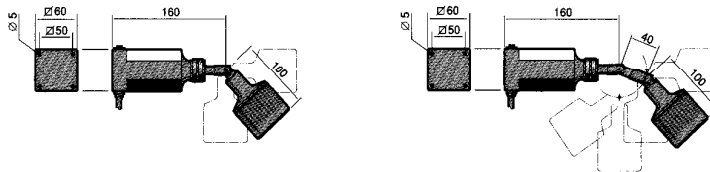

RS# 366-0469 -->

■ HM 35W – SPOT

- Single or double-jointed head
- 230V/12V with integrated transformer
- 12 or 24V direct connection

RS# 366-0497 -->

■ HM 35W – AAS

- Two-section 1000 mm or three-section 1250 mm rigid arm
- 12 or 24V

■ HALOGEN SPOT HS 20W

HS 20W

■ HS 20W – FLEX

- Arm length 250, 500 or 700 mm
- 230V/12V – transformer base
- 12 or 24V – sub base
- With jointed lamp head or without jointed lamp head
- With dimmer or without dimmer
- Safety class IP20 or IP65
- Quick connector with 350–1500 mm curly cable to the head is optional

■ HS 20W – SPOT

- Single or double-jointed lamp head
- 230V/12V – transformer base
- 12 or 24V – sub base

■ HS 20W – AAS

- Two-section 1000 mm or three-section 1250 mm rigid arm
- 12 or 24V