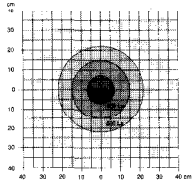

■ HALOGEN MEDIUM HM 35W

HM 35W

■ HM 35W – FLEX

- Arm length 500 or 700 mm
- 230V/12V with integrated transformer
- 12 or 24V direct connection
- With jointed lamp head or without jointed lamp head
- With dimmer or without dimmer

RS# 366-0469 -->

■ HM 35W – SPOT

- Single or double-jointed head
- 230V/12V with integrated transformer
- 12 or 24V direct connection

RS# 366-0497 -->

■ HM 35W – AAS

- Two-section 1000 mm or three-section 1250 mm rigid arm
- 12 or 24V

■ HALOGEN SPOT HS 20W

HS 20W

■ HS 20W – FLEX

- Arm length 250, 500 or 700 mm
- 230V/12V – transformer base
- 12 or 24V – sub base
- With jointed lamp head or without jointed lamp head
- With dimmer or without dimmer
- Safety class IP20 or IP65
- Quick connector with 350–1500 mm curly cable to the head is optional

■ HS 20W – SPOT

- Single or double-jointed lamp head
- 230V/12V – transformer base
- 12 or 24V – sub base

■ HS 20W – AAS

- Two-section 1000 mm or three-section 1250 mm rigid arm
- 12 or 24V