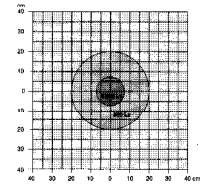

■ HALOGEN SPOT HS 20W

HS 20W

■ HS 20W – FLEX

- Arm length 250, 500 or 700 mm
- 230V/12V – transformer base
- 12 or 24V – sub base
- With jointed lamp head or without jointed lamp head
- With dimmer or without dimmer
- Safety class IP20 or IP65
- Quick connector with 350–1500 mm curly cable to the head is optional