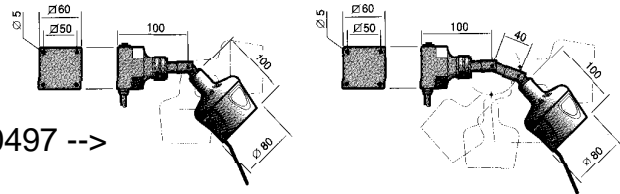

■ HALOGEN MEDIUM HM 35W

HM 35W

■ HM 35W – FLEX

- Arm length 500 or 700 mm
- 230V/12V with integrated transformer
- 12 or 24V direct connection
- With jointed lamp head or without jointed lamp head
- With dimmer or without dimmer

RS# 366-0469 -->

■ HM 35W – SPOT

- Single or double-jointed head
- 230V/12V with integrated transformer
- 12 or 24V direct connection

RS# 366-0497 -->

■ HM 35W – AAS

- Two-section 1000 mm or three-section 1250 mm rigid arm
- 12 or 24V

■ HALOGEN SPOT HS 20W

HS 20W

■ HS 20W – FLEX

- Arm length 250, 500 or 700 mm
- 230V/12V – transformer base
- 12 or 24V – sub base
- With jointed lamp head or without jointed lamp head
- With dimmer or without dimmer
- Safety class IP20 or IP65
- Quick connector with 350–1500 mm curly cable to the head is optional

■ HS 20W – SPOT

- Single or double-jointed lamp head
- 230V/12V – transformer base
- 12 or 24V – sub base

■ HS 20W – AAS

- Two-section 1000 mm or three-section 1250 mm rigid arm
- 12 or 24V