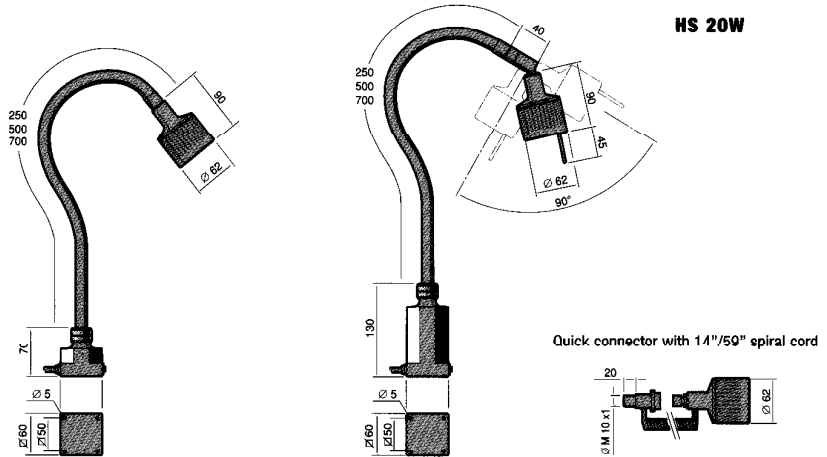

■ HALOGEN MEDIUM HM 35W

HM 35W

■ HM 35W – FLEX

- Arm length 500 or 700 mm
- 230V/12V with integrated transformer
- 12 or 24V direct connection
- With jointed lamp head or without jointed lamp head
- With dimmer or without dimmer

RS# 366-0469 -->

■ HM 35W – SPOT

- Single or double-jointed head
- 230V/12V with integrated transformer
- 12 or 24V direct connection

RS# 366-0497 -->

■ HM 35W – AAS

- Two-section 1000 mm or three-section 1250 mm rigid arm
- 12 or 24V

■ HALOGEN SPOT HS 20W

HS 20W

■ HS 20W – FLEX

- Arm length 250, 500 or 700 mm
- 230V/12V – transformer base
- 12 or 24V – sub base
- With jointed lamp head or without jointed lamp head
- With dimmer or without dimmer
- Safety class IP20 or IP65
- Quick connector with 350–1500 mm curly cable to the head is optional

■ HS 20W – SPOT

- Single or double-jointed lamp head
- 230V/12V – transformer base
- 12 or 24V – sub base

■ HS 20W – AAS

- Two-section 1000 mm or three-section 1250 mm rigid arm
- 12 or 24V