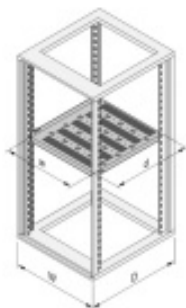

## 19" fixed shelf, 75 kg

Part no.: 22230-252

### Features:

- Static load-carrying capacity 75 kg
- Mounting height 1 U, for mounting on four 19" panel/slide mounts or on the cabinet uprights, full depth
- Hammer head perforation to fix cable ties

### Technical information:

Description	For cabinet depth
19" fixed shelf, 75 kg	780 mm