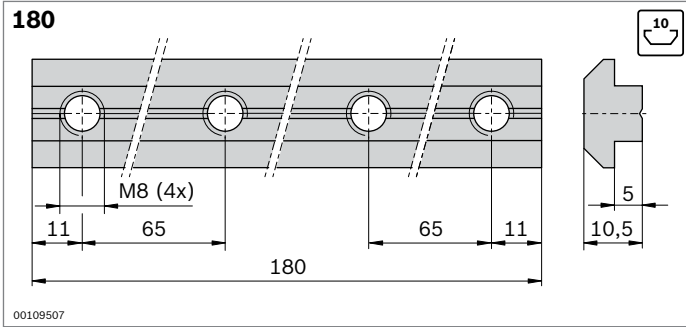

Material: galvanized steel, fastening material: steel;
galvanized

Scope of delivery: incl. fastening material (FS)

FS1

FS2

| Profile connector | ⌚ (Nm) | Slot | No. | FS |
|-------------------|--------|------|----------------------|-------|
| 180 | 10 | 8 | 3 842 521 216 | 4xFS3 |

Material: galvanized steel, fastening material: steel;
galvanized

Scope of delivery: incl. fastening material (FS)

FS3

| Profile connector | ⌚ (Nm) | Slot | No. | FS |
|-------------------|--------|------|----------------------|-------|
| 180 | 25 | 10 | 3 842 528 746 | 4xFS4 |