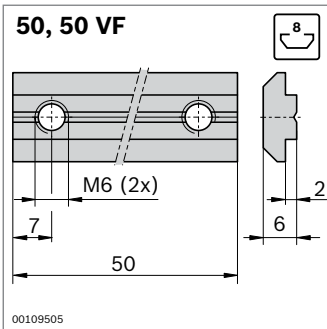

Profile connector

- ▶ Profile connector for the end-face connection of any profiles
- ▶ For an especially strong connection: one profile connector per slot
- ▶ Profile finishing: not required

| Profile connector | ⌚ (Nm) | Slot | 📦 | No. | FS |
|-------------------|--------|------|----|----------------------|-------|
| 50 VF | 10 | 8 | 10 | 3 842 536 787 | 2xFS2 |
| 50 | 8,5 | 8 | 1 | 3 842 518 427 | 2xFS1 |

Material: galvanized steel, fastening material: steel;
galvanized

Scope of delivery: incl. fastening material (FS)

FS1

FS2

| Profile connector | ⌚ (Nm) | Slot | No. | FS |
|-------------------|--------|------|----------------------|-------|
| 180 | 10 | 8 | 3 842 521 216 | 4xFS3 |

Material: galvanized steel, fastening material: steel;
galvanized

Scope of delivery: incl. fastening material (FS)

FS3

| Profile connector | ⌚ (Nm) | Slot | No. | FS |
|-------------------|--------|------|----------------------|-------|
| 180 | 25 | 10 | 3 842 528 746 | 4xFS4 |