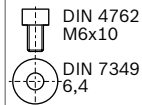

Material: galvanized steel, fastening material: steel;
galvanized

Scope of delivery: incl. fastening material (FS)

FS1

FS2

| Profile connector | ⌚ (Nm) | Slot | No. | FS |
|-------------------|--------|------|----------------------|-------|
| 180 | 10 | 8 | 3 842 521 216 | 4xFS3 |

Material: galvanized steel, fastening material: steel;
galvanized

Scope of delivery: incl. fastening material (FS)

FS3

| Profile connector | ⌚ (Nm) | Slot | No. | FS |
|-------------------|--------|------|----------------------|-------|
| 180 | 25 | 10 | 3 842 528 746 | 4xFS4 |