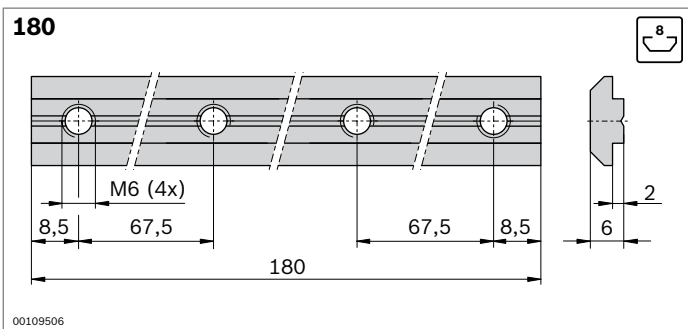

Profile connector

- ▶ Profile connector for the end-face connection of any profiles
- ▶ For an especially strong connection: one profile connector per slot
- ▶ Profile finishing: not required

| Profile connector | ⌚ (Nm) | Slot | 📦 | No. | FS |
|-------------------|--------|------|----|----------------------|-------|
| 50 VF | 10 | 8 | 10 | 3 842 536 787 | 2xFS2 |
| 50 | 8,5 | 8 | 1 | 3 842 518 427 | 2xFS1 |

Material: galvanized steel, fastening material: steel;
galvanized

Scope of delivery: incl. fastening material (FS)

FS1

FS2

| Profile connector | ⌚ (Nm) | Slot | No. | FS |
|-------------------|--------|------|----------------------|-------|
| 180 | 10 | 8 | 3 842 521 216 | 4xFS3 |

Material: galvanized steel, fastening material: steel;
galvanized

Scope of delivery: incl. fastening material (FS)

FS3

| Profile connector | ⌚ (Nm) | Slot | No. | FS |
|-------------------|--------|------|----------------------|-------|
| 180 | 25 | 10 | 3 842 528 746 | 4xFS4 |