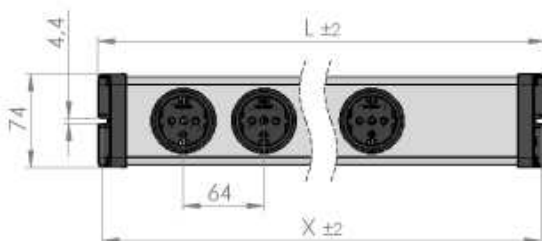

VARIO[®] LINEA connectable 5-fold plus

For the connection of a individual supply

- ✓ Robust plastic, grey
- ✓ Built-in Schuko plug sockets (90° rotated), round
- ✓ Space of sockets: 64 mm
- ✓ Without supply
- ✓ Spacious connection chamber, cable entry (Ø 10 mm)
- ✓ Increased safety due to integrated child protection
- ✓ End caps: mounting possible

Technical Data

- 250 V~, 16 A, 50 Hz, 3.600 W
- Power cord H05VV-F 3G 1,5 mm²
- 2-pole, illuminated switch
- Terminals up to 2.5 mm² per pole and strain relief
- Consumption: < 0,5 W

Dimensions: 526 x 74 x 47 mm (L x W x H)
Fixing dimension X: 518 mm
EAN: 4012096029014
Packaging unit: 10
Article no.: 0201x00052300