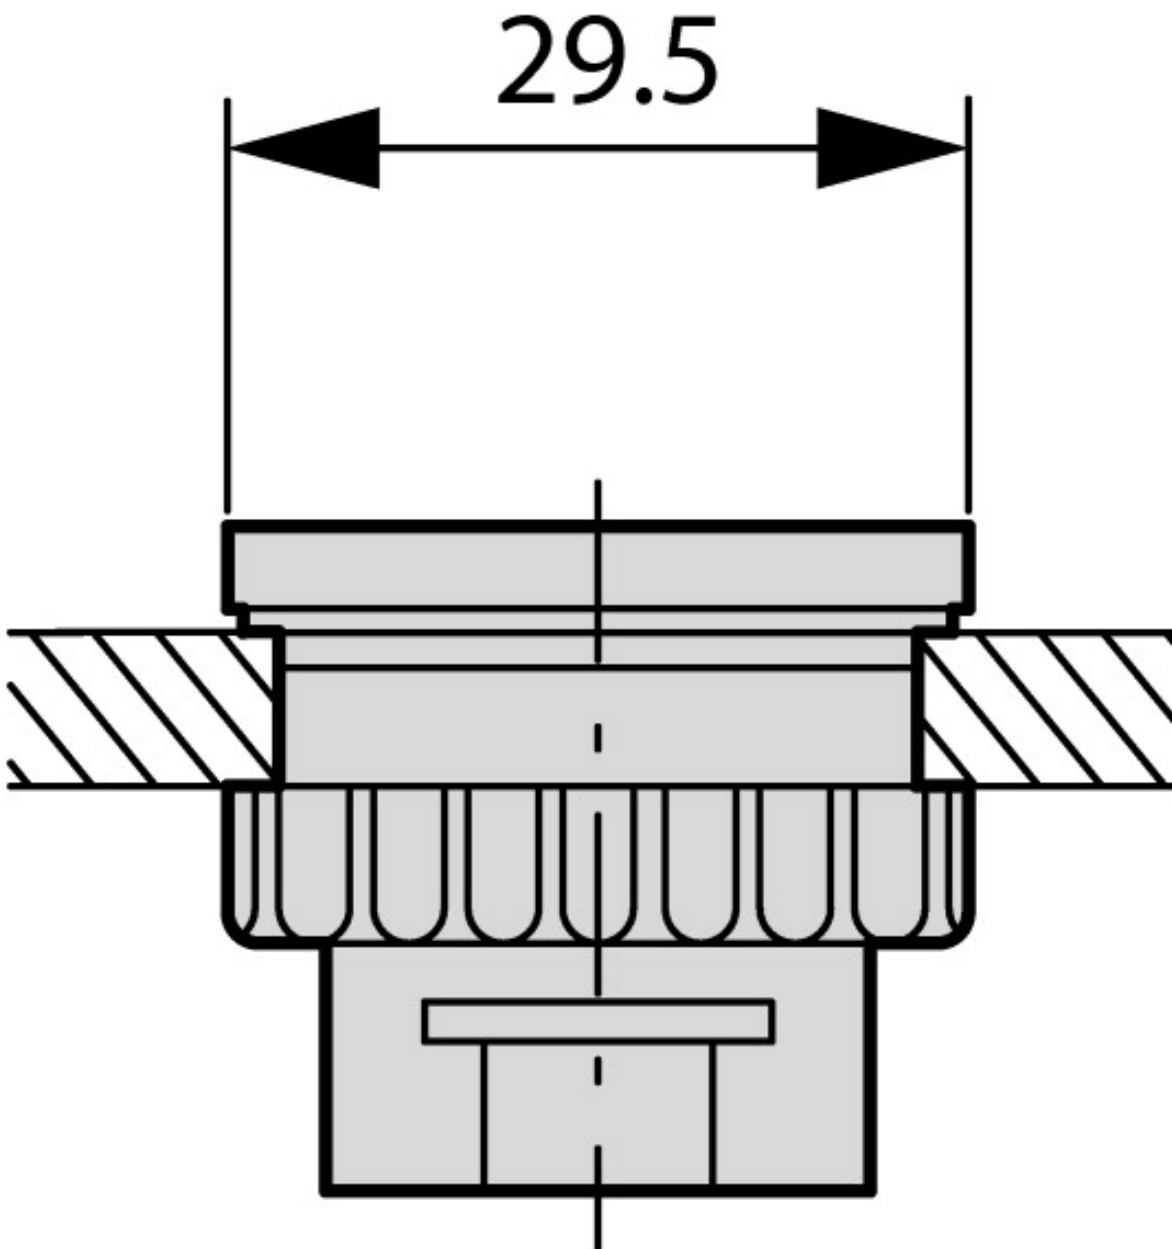

Blanking plug,black

Powering Business Worldwide™

Part no.
Article no.
Catalog No.

M22S-B
216390
M22S-BQ

Delivery programme

Product range			RMQ-Titan (drilling dimensions 22.5 mm)
Basic function			Accessories
Accessories			General accessories
Basic function accessories			Blanking plugs
Single unit/Complete unit			Single unit
			Round style
Protection type			IP67, IP69K
Function			For closing off of spare mounting locations
Colour			
			
RAL Value			RAL 9005
Connection to SmartWire-DT			no

Material			Plastic
Construction type lens			-
Hole diameter		mm	22
Width opening		mm	22
Height meter opening		mm	0
Colour			Black

Dimensions

Additional product information (links)

IL04716002Z (AWA1160-1745) RMO-Titan System