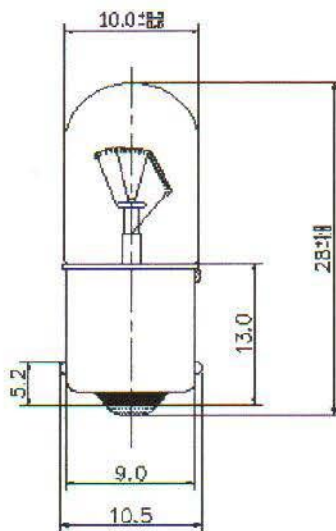

Datasheet

RS Pro BA9s Filament Indicator Lamp, Clear, 24 V, 50 mA, 5000h

RS Stock No: **105-095**

Product Details

RS Pro BA9s filament indicator lamp comes with clear lens. It performs at a voltage rating of 24 V and current rating of 50 mA. The lamp has 5000 h life. This tubular MCC lamp is suitable for applications in the automotive and gambling machine industries.

Features and Benefits

- Voltage rating of 24 V
- Current rating of 50 mA
- 5000 hours lifetime

Specifications:

Current Rating	50 mA
Diameter	10.5 mm
Lamp Base	BA9s
Lamp Size	T3 1/4
Length	29 mm
Lens Colour	Clear
Life Hours	5000 h
Luminosity	4 lm
Voltage Rating	24 V

RS Stock No.	105095
--------------	--------

DRAWING - I

Unit : mm

1. Structure	Bulb Type	T3 1/4 Clear
	Bulb Diameter	Ø10.5Max.
	Length	29.0Max
	Base Type	Ba9s.
2. Design Characteristics	Voltage	24V
	Amperage	50mA±10%
	Filament Type	Vacuum type
	Luminous Flux	4Lm±20%
	Life Hours	5,000Hrs