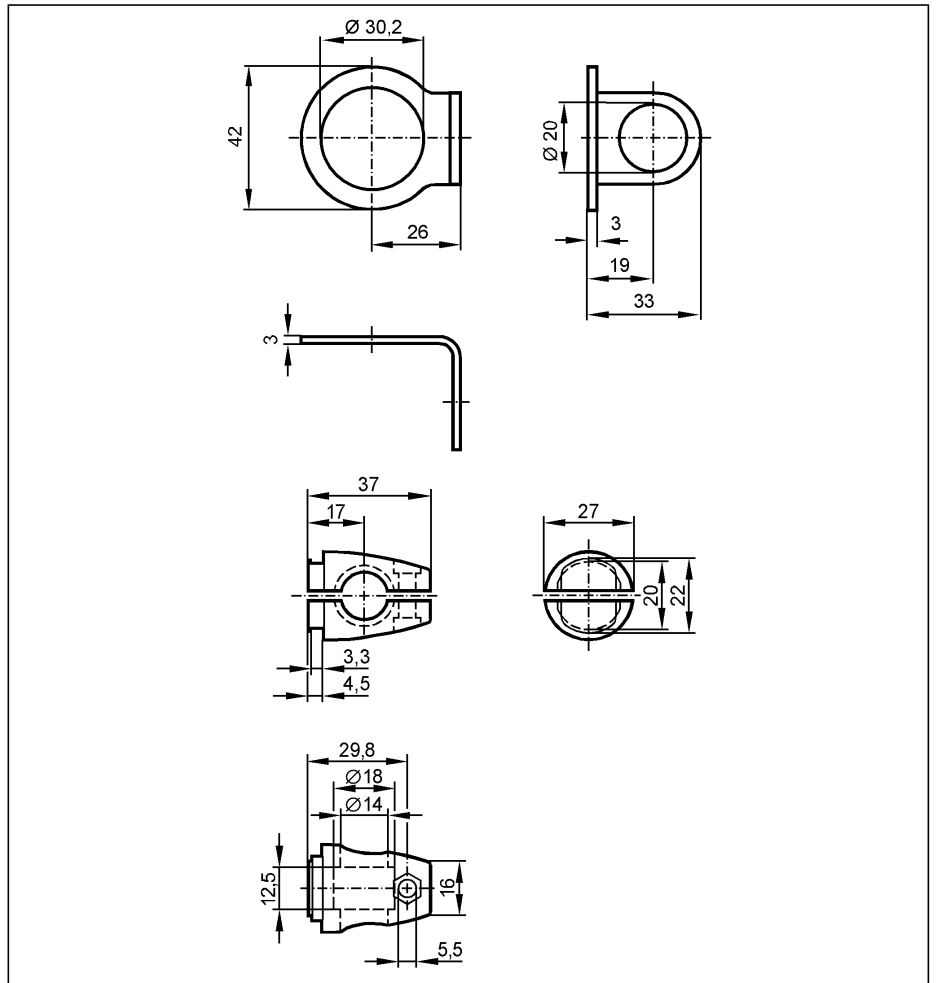

Accessories

**E20874**

Mounting set

Ø 30.2 mm

Clamp mounting

Made in Germany

Design	for types OI, II, KI
Type of mounting	free-standing M12
Housing materials	fixture: stainless steel 316Ti / 1.4571; clamp: stainless steel (316C)
Weight [kg]	0.212
Accessories (included)	screw, M12 x 55