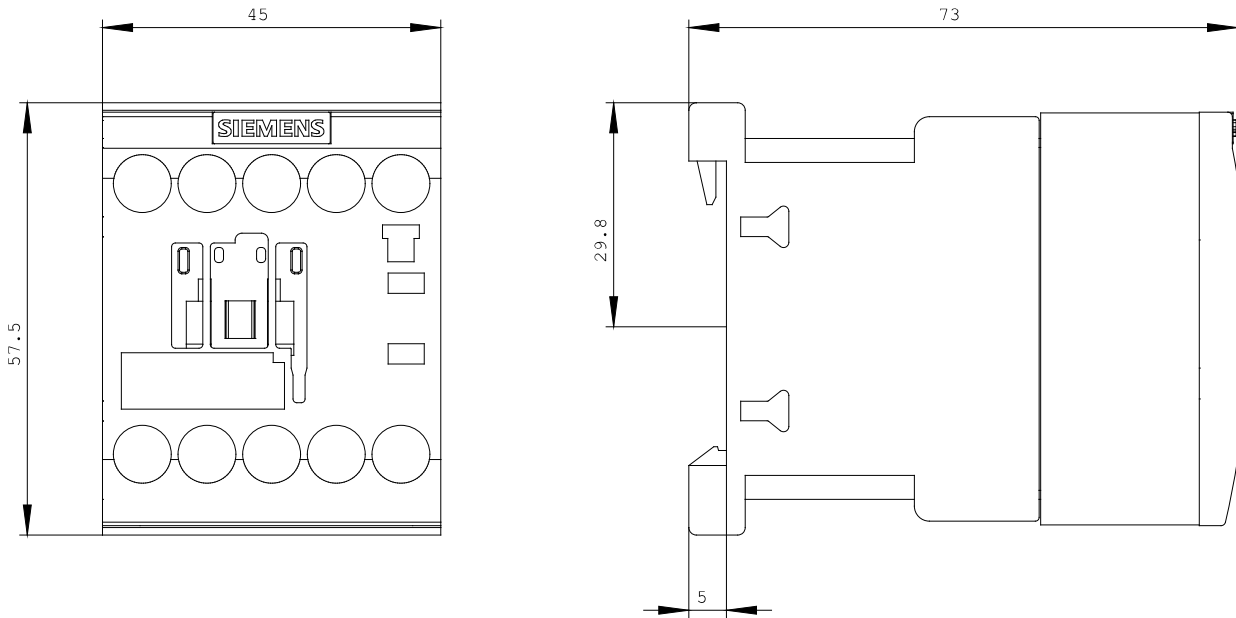

Industry Mall (Online ordering system)
<http://www.siemens.com/industrial-controls/mall>

CAX-Online-Generator
<http://www.siemens.com/cax>

Service&Support (Manuals, Certificates, Characteristics, FAQs,...)
<http://support.automation.siemens.com/WW/view/en/3RH2131-1AP60/all>

Image database (product images, 2D dimension drawings, 3D models, device circuit diagrams, ...)
<http://www.automation.siemens.com/bilddb/cax_en.aspx?mlfb=3RH2131-1AP60>

last change: