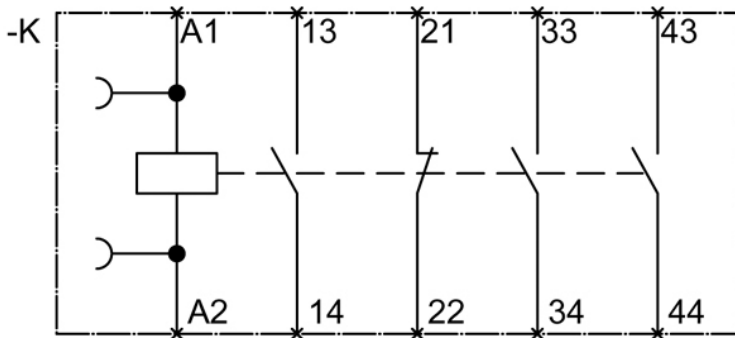

Industry Mall (Online ordering system)
<http://www.siemens.com/industrial-controls/mall>

CAX-Online-Generator
<http://www.siemens.com/cax>

Service&Support (Manuals, Certificates, Characteristics, FAQs,...)
<http://support.automation.siemens.com/WW/view/en/3RH2131-1AP60/all>

Image database (product images, 2D dimension drawings, 3D models, device circuit diagrams, ...)
<http://www.automation.siemens.com/bilddb/cax_en.aspx?mlfb=3RH2131-1AP60>

last change: