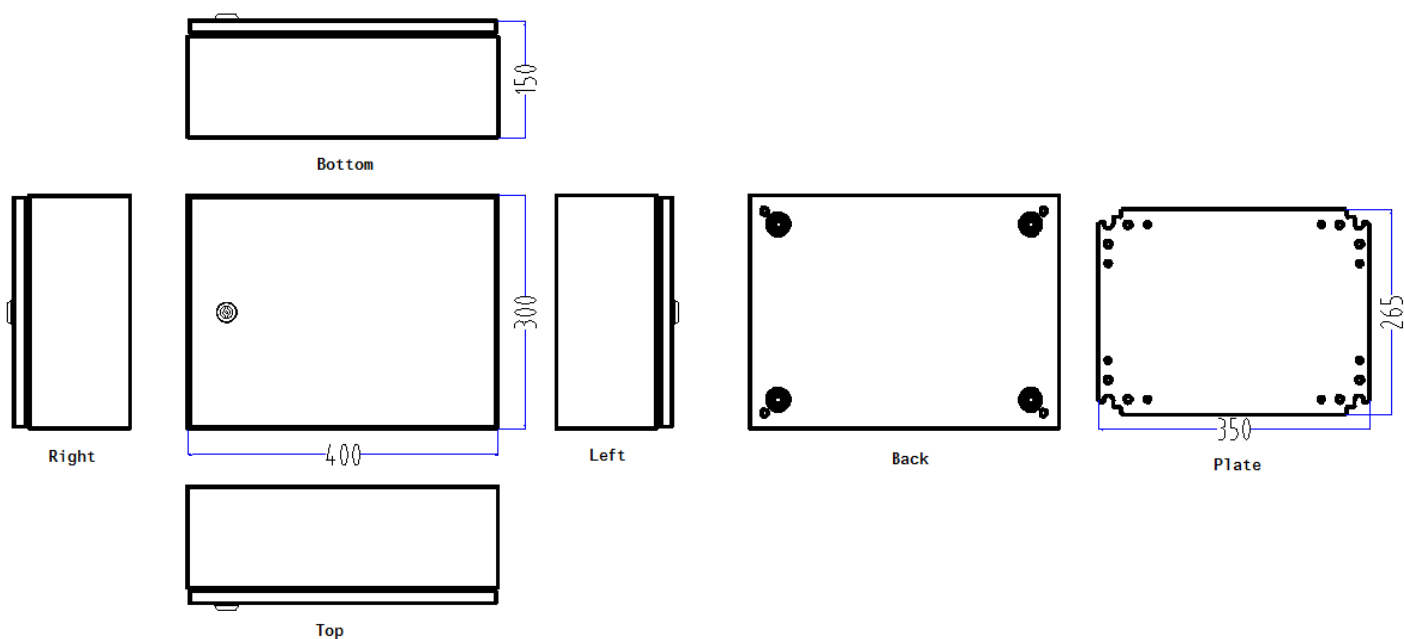

Product Datasheet

ENGLISH

S.S. Wall Box with Brackets/Chassis Plates

Drawings:

ENGLISH

Package Contain:

1 x Enclosure

1 x Chassis Plate

1 x Lock

1 x Fixing accessories

Product Specification:

Material: AISI304

Door Lock Type: Single Lock System

Door Type: Plain

Dimensions: 300 x400 x 150mm

External Height: 300 mm

External Width: 400 mm

Thickness: 1.2mm for enclosure & door

Chassis Plate: Zinc coated steel 1.5mm

Fixing Kit: Yes

Gland Plate: Yes

IP Rating: IP66

Against mechanical impacts: IK10