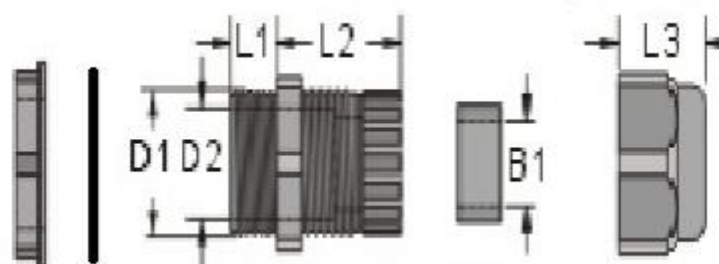

ENGLISH

Datasheet

Stock No: 822-9644

RS Pro Round Top Cable Gland

Features:

- Material: UL approved Nylon 66, 94V-2
- Colour: Grey, available in other colours.
- Application: Suit a variety of applications, and diverse industries
- Function: Mount gland to pre-drilled panel hole, use locknut to fix gland on board, insert the cables in the seal, and then tighten up the nut to hold cables in position
- Simply and quickly fixed, high degree of the protection IP68 preventing dust and water
- PG THREAD (DIN STANDARD) WITH WASHER
- Protection: IP68 (only if the washer is assembled)