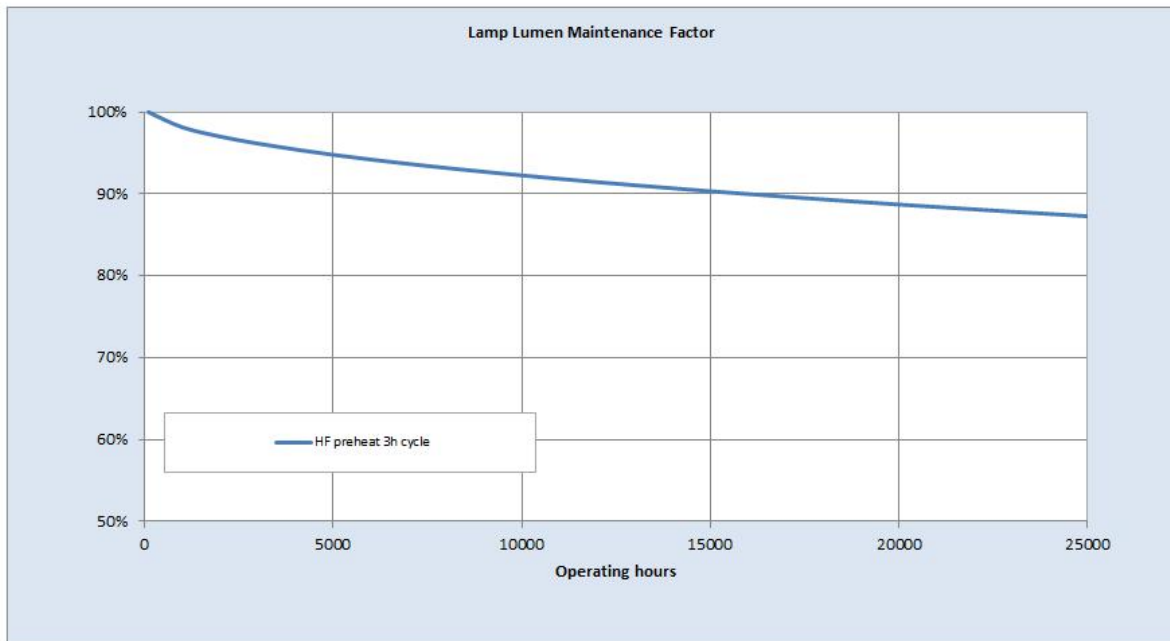

Lumen maintenance data