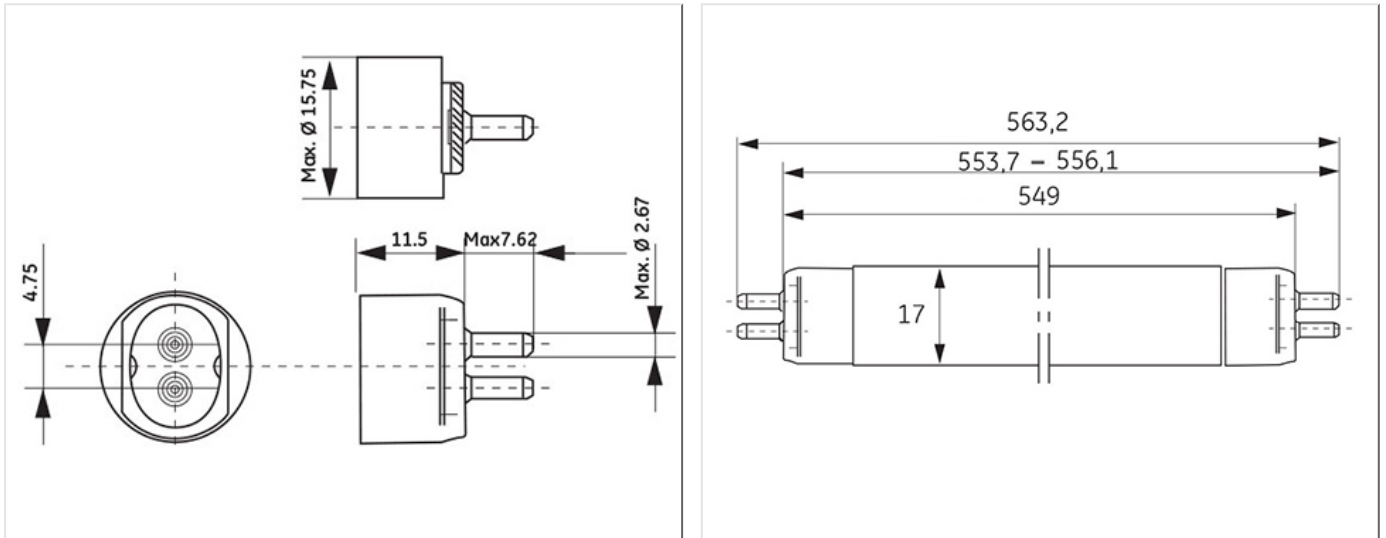

Technical drawing