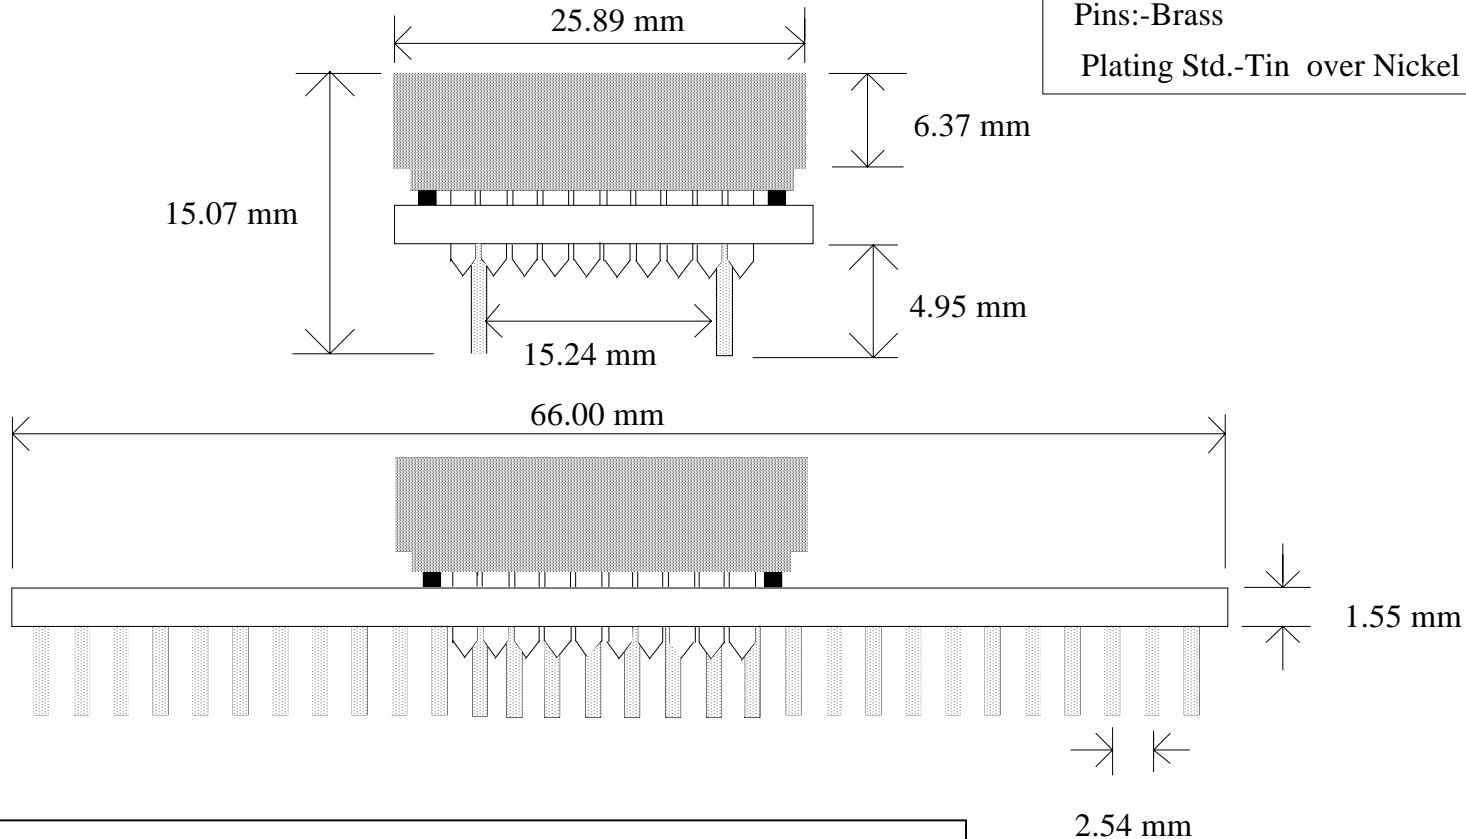

TITLE :

RS 229 5581 JEDC PLCC to PGA & DIP 52 PIN WA052127FSAJT

DIM.
AS SHOWN

TOL.

0 +/- 1
0.0 +/- 0.1
0.00 +/- 0.01
0.000 +/- 0.001

DWN. S D

DATE. 4/7/97

SCALE.
NTS