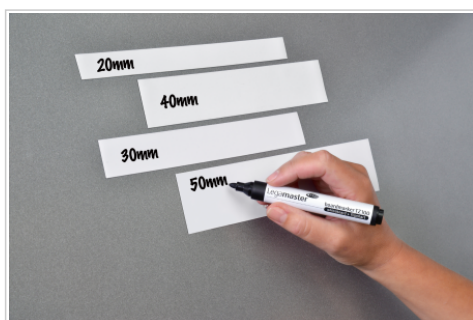

Magnetic labelling tape

20mm x 3m

Ref.: **7-187200**

EAN: **8713797028806**

Product specifications

Colour	White
Product dimensions	W: 3 x L: 20 x D: 0.6 (mm)
Shape	roll
Writable	Yes

Product logistics

Product SAP / EAN / KEA	860150000 / 8713797028806 / 7-187200
Quantity	1
Packing dimensions	W: 60 x H: 60 x D: 27 (mm)
Weight (gross/net)	126 g / 121 g